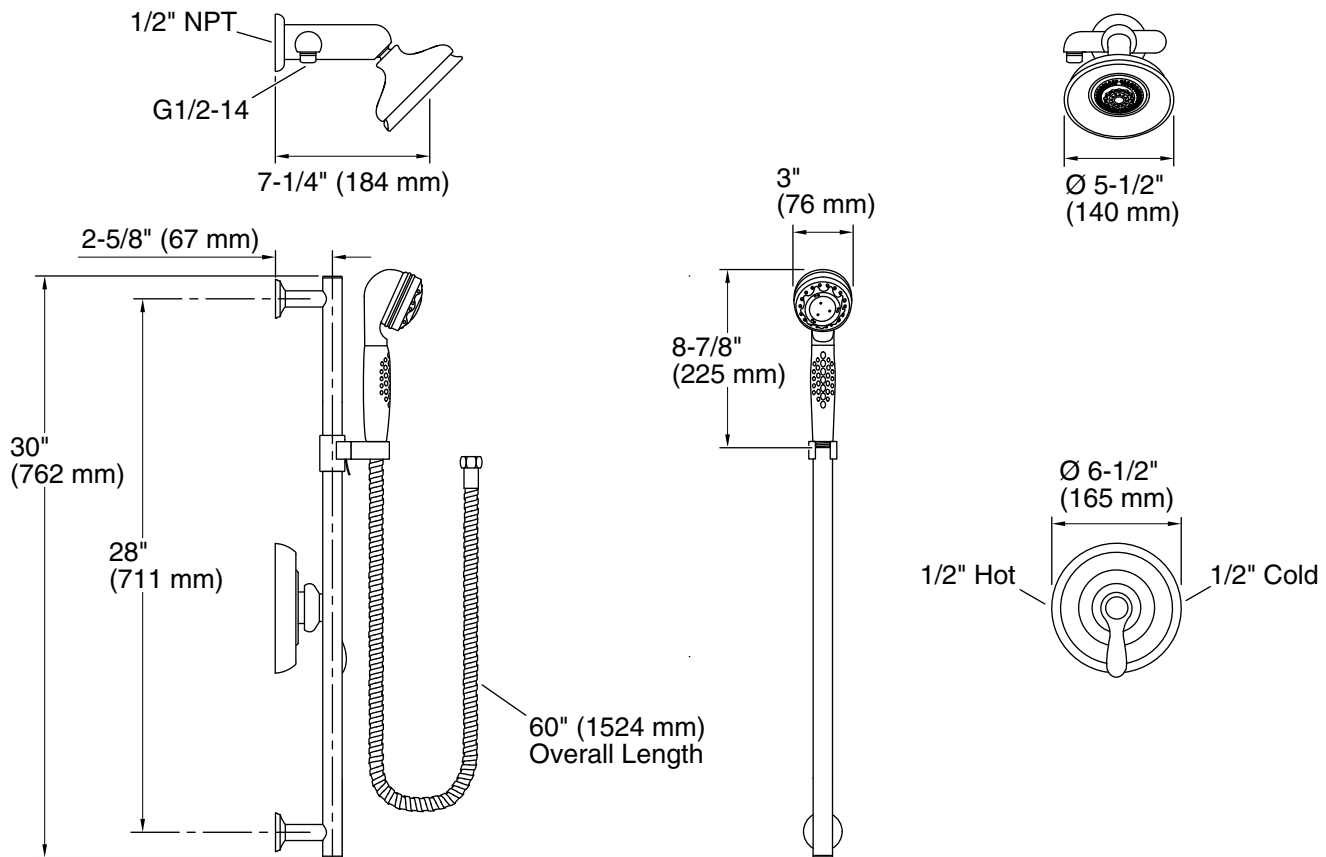

K-23723 Faucet cleaner

Included Components

Product consists of:

- K-9514 60" Shower Hose
- K-9511 Showerarm and Diverter
- K-8524 30" Slidebar
- K-12009 Multi-function Showerhead
- K-T12021-4 Rite-Temp® Valve Trim
- K-349 Slidebar Trim Kit
- 1055527 Handshower Relaxing

| Color | Code | Description |
|--|------|-------------------------|
|  | CP | Polished Chrome |
|  | BN | Vibrant® Brushed Nickel |

Technical Information

All product dimensions are nominal.

Handshower:

Rated maximum flow: 2.5 gal/min (9.5 l/min)

Pressure: 80 psi (5.5 bar)

Showerhead/Body Spray:

Rated maximum flow: 2.5 gal/min (9.5 l/min)

Pressure: 80 psi (5.5 bar)

Notes

Install this product according to the installation guide.

Install the Rite-Temp® valve according to the valve installation guide.