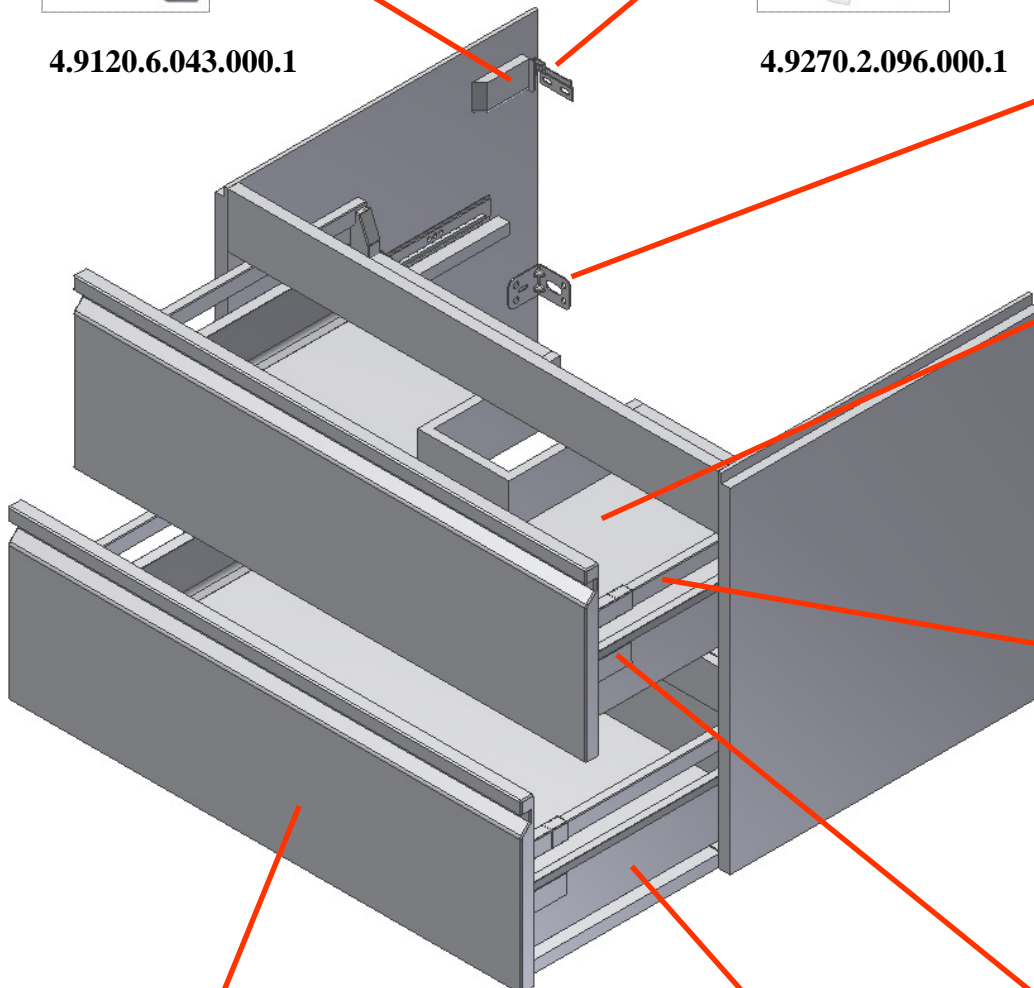

LAUFEN

Bathroom Culture since 1892  www.laufen.com

PRO S
2 drawers
combi pack

SPARE PART LIST 2016

4.9120.6.043.000.1

4.9270.2.096.000.1

4.9301.5.030.000.1

4.9267.4.096.000.1

4.9238.4.070.000.1

4.9241.6.097.000.1

		glossy
		
423	463	
		
479	480	
4.9270.0.096.xxx.1		

4.9015.5.075.000.1

4.9120.6.043.000.1

4.9270.2.096.000.1

4.9301.5.030.000.1

4.9267.6.096.000.1