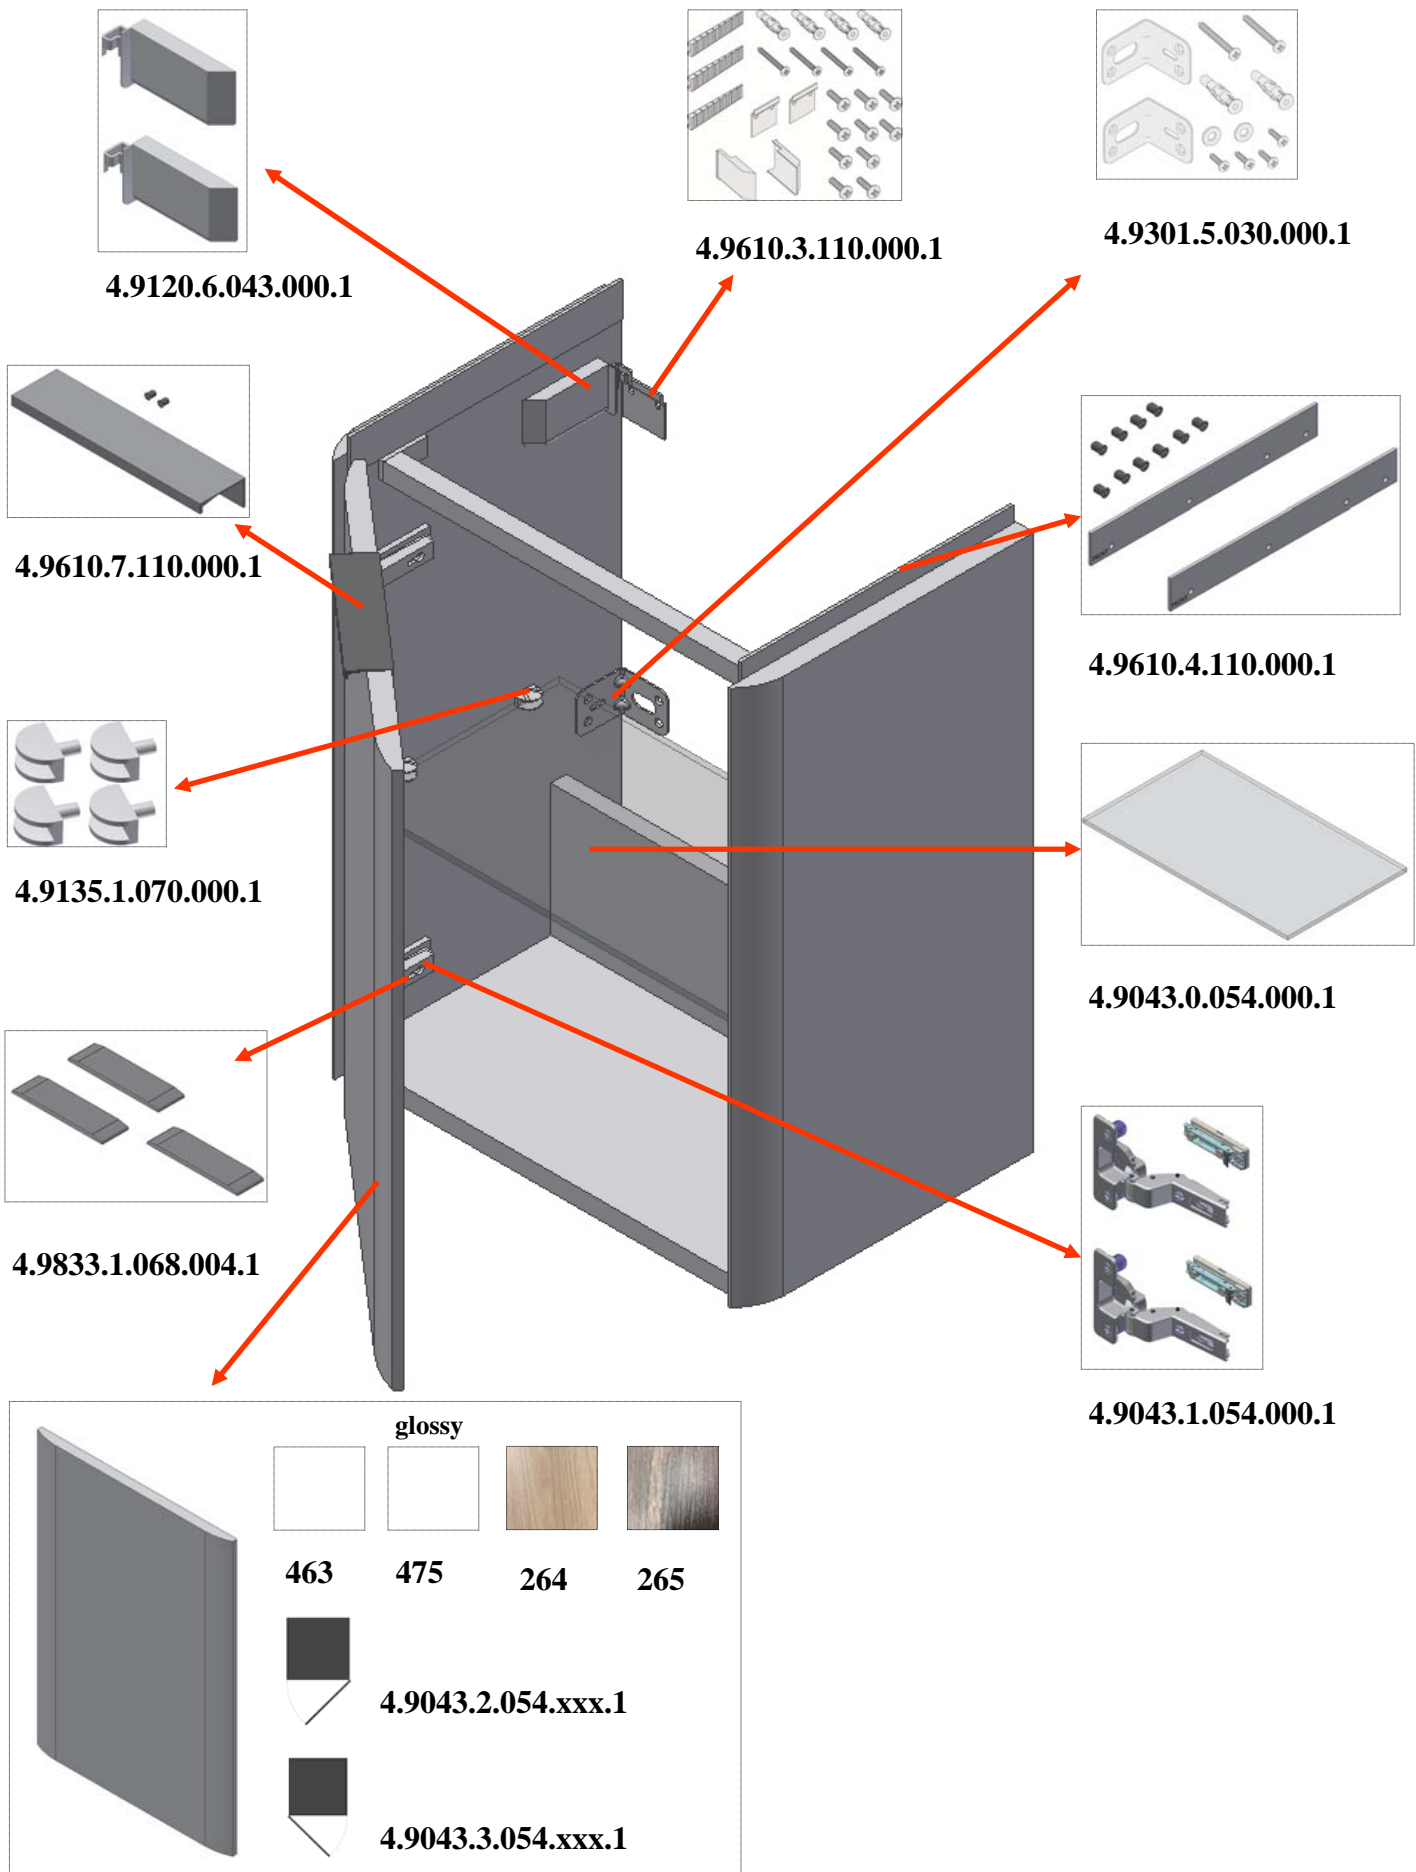

LAUFEN

Bathroom Culture since 1892  www.laufen.com

MODERNA

SPARE PART LIST 2018

4.9120.6.043.000.1

4.9610.3.110.000.1

4.9621.4.000.000.1

4.9301.5.030.000.1

4.9241.6.097.000.1

4.9043.8.054.000.1

4.9611.7.110.000.1

4.9043.9.054.000.1

4.9611.3.110.000.1

4.9238.2.070.000.1

4.9044.0.054.000.1

4.9120.6.043.000.1