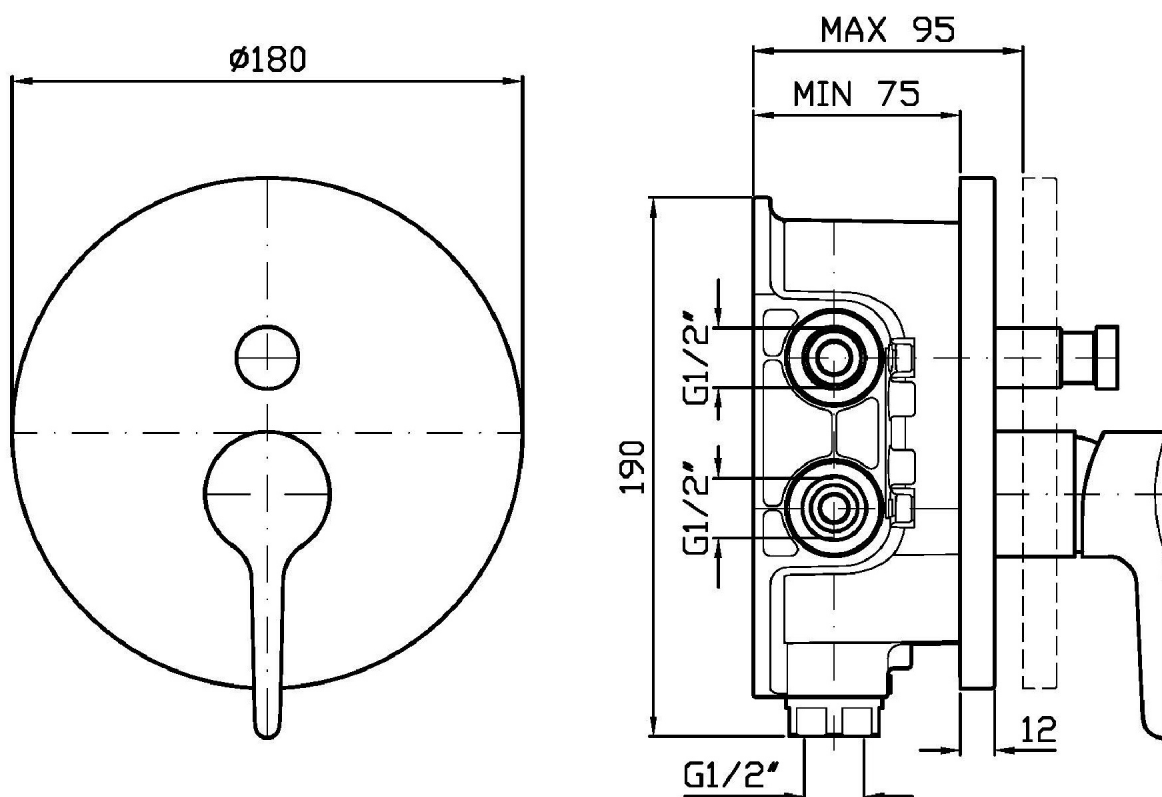

MEDAMEDA

ZMM096

Disegno Complessivo / Overall Drawing