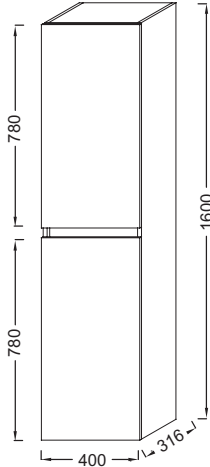

Collection: TOLBIAC

Finish*:

ECD - Colorado Oak melamine

NGY - Grey melamine

NWT - White melamine

Main features:

Features

- **DIMENSIONS:** 40 x 31.60 x 160 cm
- **MATERIAL:** Melamine
- **STORAGE TYPE:** Door
- **ELECTRICAL OUTLET:** No
- **SHELF:** Yes
- **HANDLE :** Built-in handles
- **WEIGHT:** 25 kg
- **INSTALLATION TYPE:** Wall-mount
- **LIGHTING:** No
- **USB SOCKET:** No
- **TYPE OF COORDINATING FURNITURE :** Tall unit
- **INSIDE STORAGE:** 4 shelves

Technical drawing

Product Specification: Tall unit. EB2362. Collection: TOLBIAC. DIMENSIONS: 40 x 31.60 x 160 cm. WEIGHT: 25 kg. MATERIAL: Melamine. INSTALLATION TYPE: Wall-mount. STORAGE TYPE: Door. LIGHTING: No. ELECTRICAL OUTLET: No. USB SOCKET: No. SHELF: Yes. TYPE OF COORDINATING FURNITURE : Tall unit. HANDLE : Built-in handles. INSIDE STORAGE: 4 shelves.