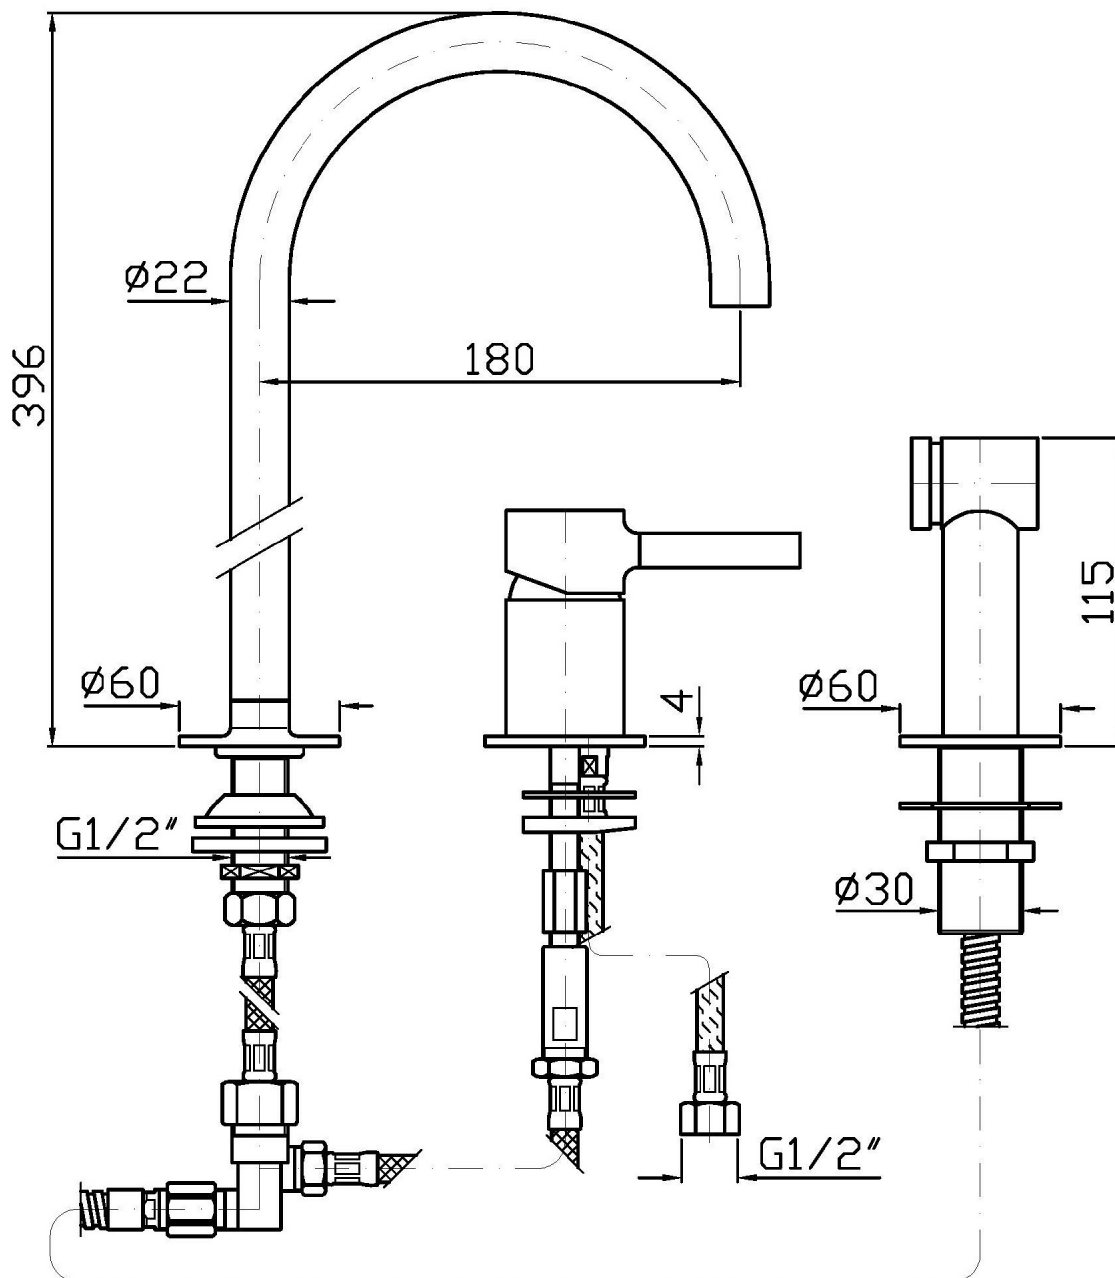

## KITCHEN

ZP6278

Disegno Complessivo / Overall Drawing

## KITCHEN

ZP6278

Pesi e Misure / Weights and Sizes

Peso ( Kg ) Weight ( lb )	3,72 ( Kg )	8,20 ( lb )
Volume test ( dc3 ) - ( in3 )	13,34 ( dc3 )	814,06 ( in3 )
h ( mm ) - ( in )	90,00 ( mm )	3,54 ( in )
L1 ( mm ) - ( in )	285,00 ( mm )	11,22 ( in )
L2 ( mm ) - ( in )	520,00 ( mm )	20,47 ( in )