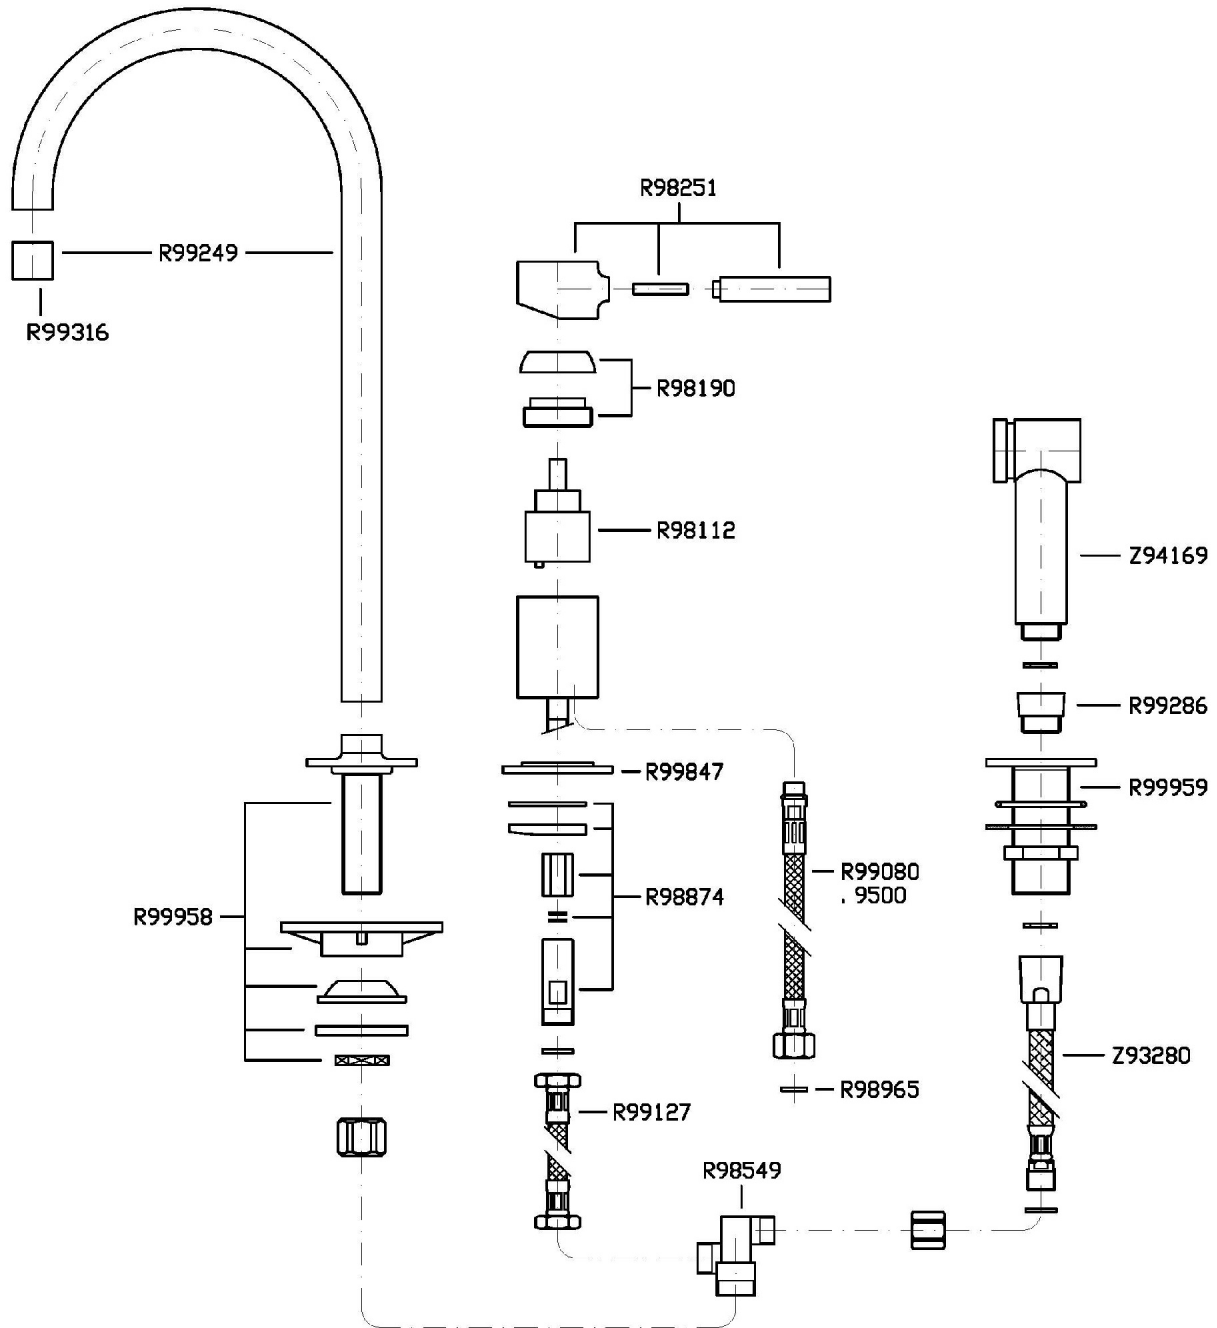

KITCHEN

ZP6278

Esplosi / Exploded