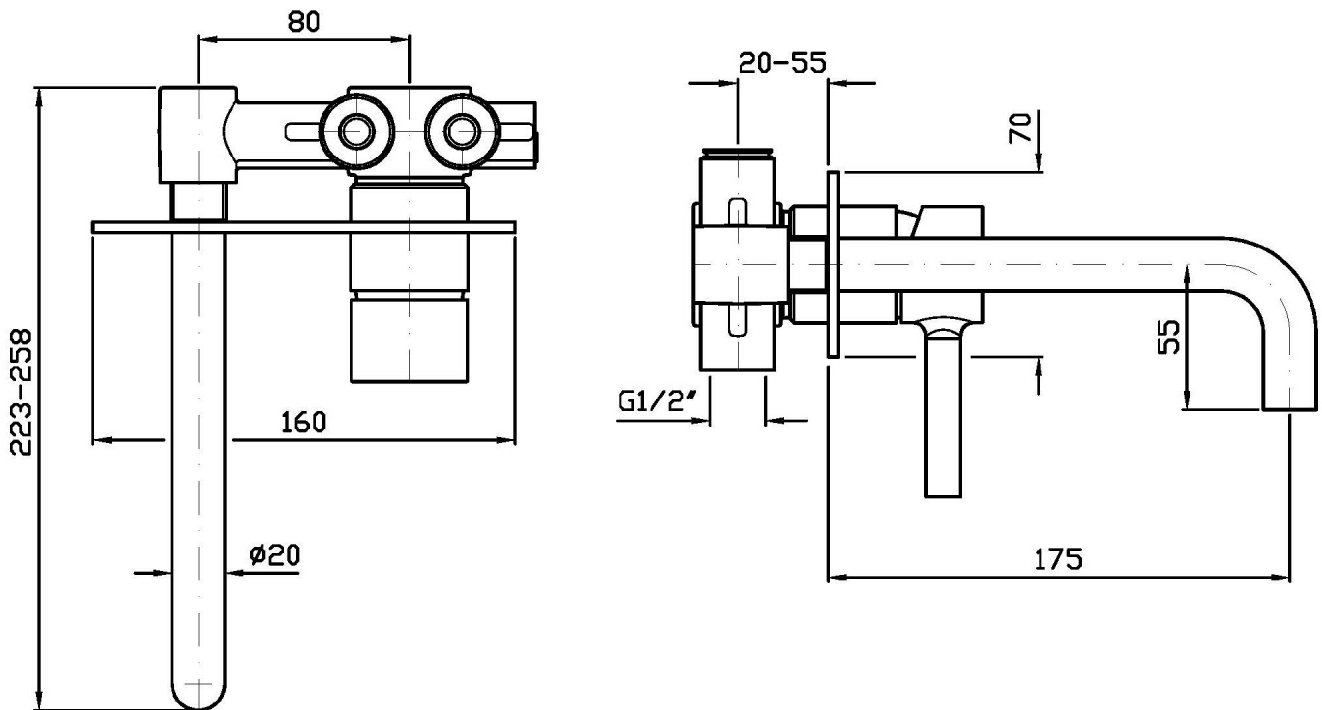

PAN

ZP6032

Disegno Complessivo / Overall Drawing