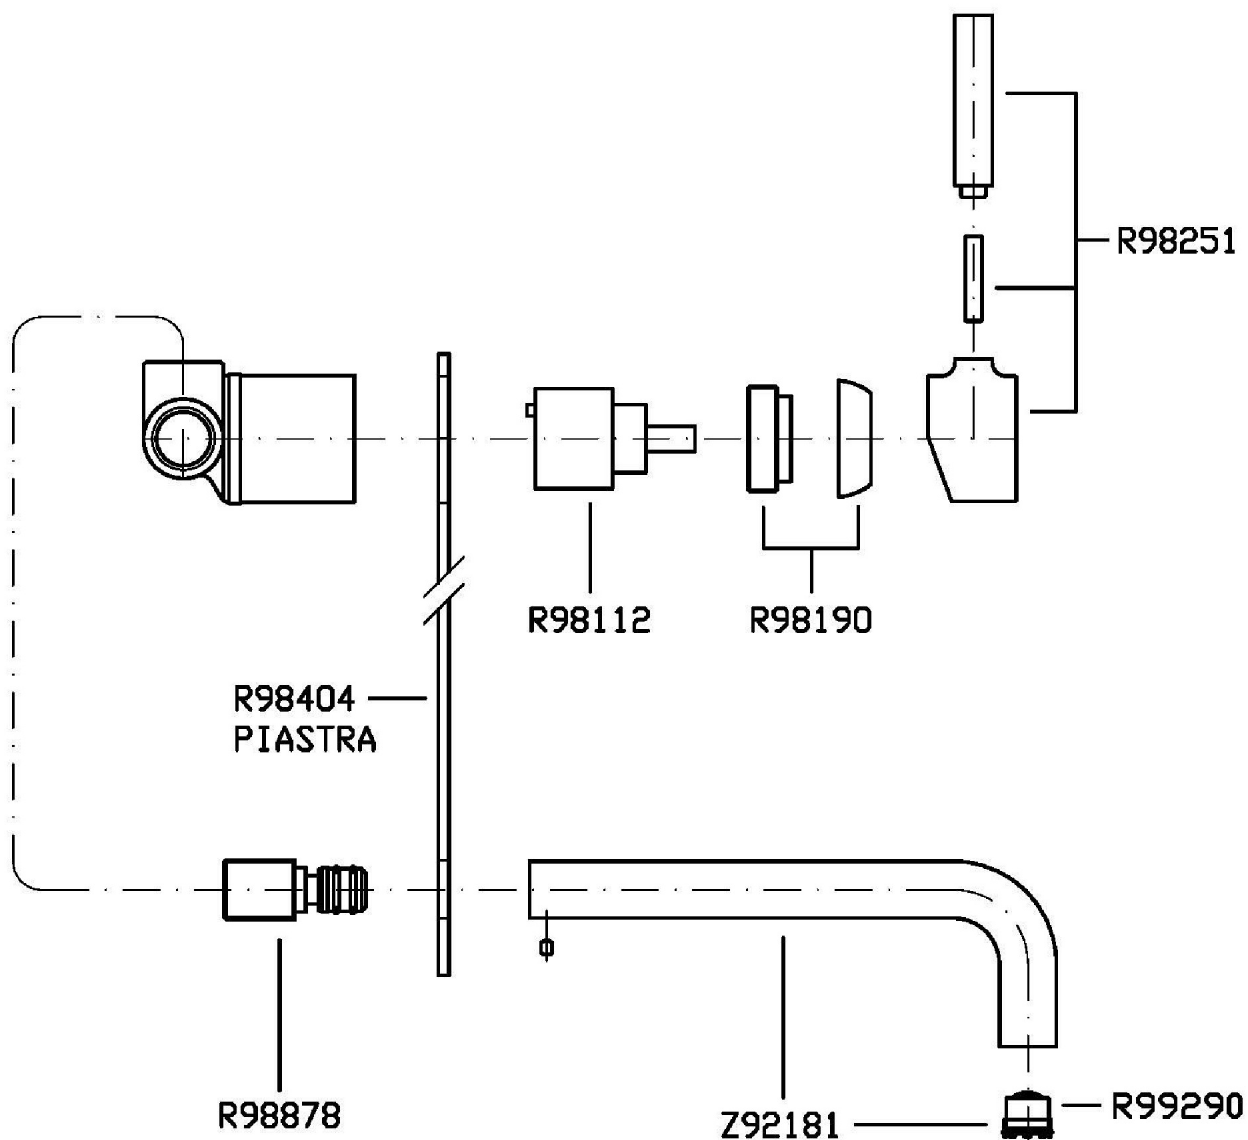

PAN

ZP6032

Esplosi / Exploded