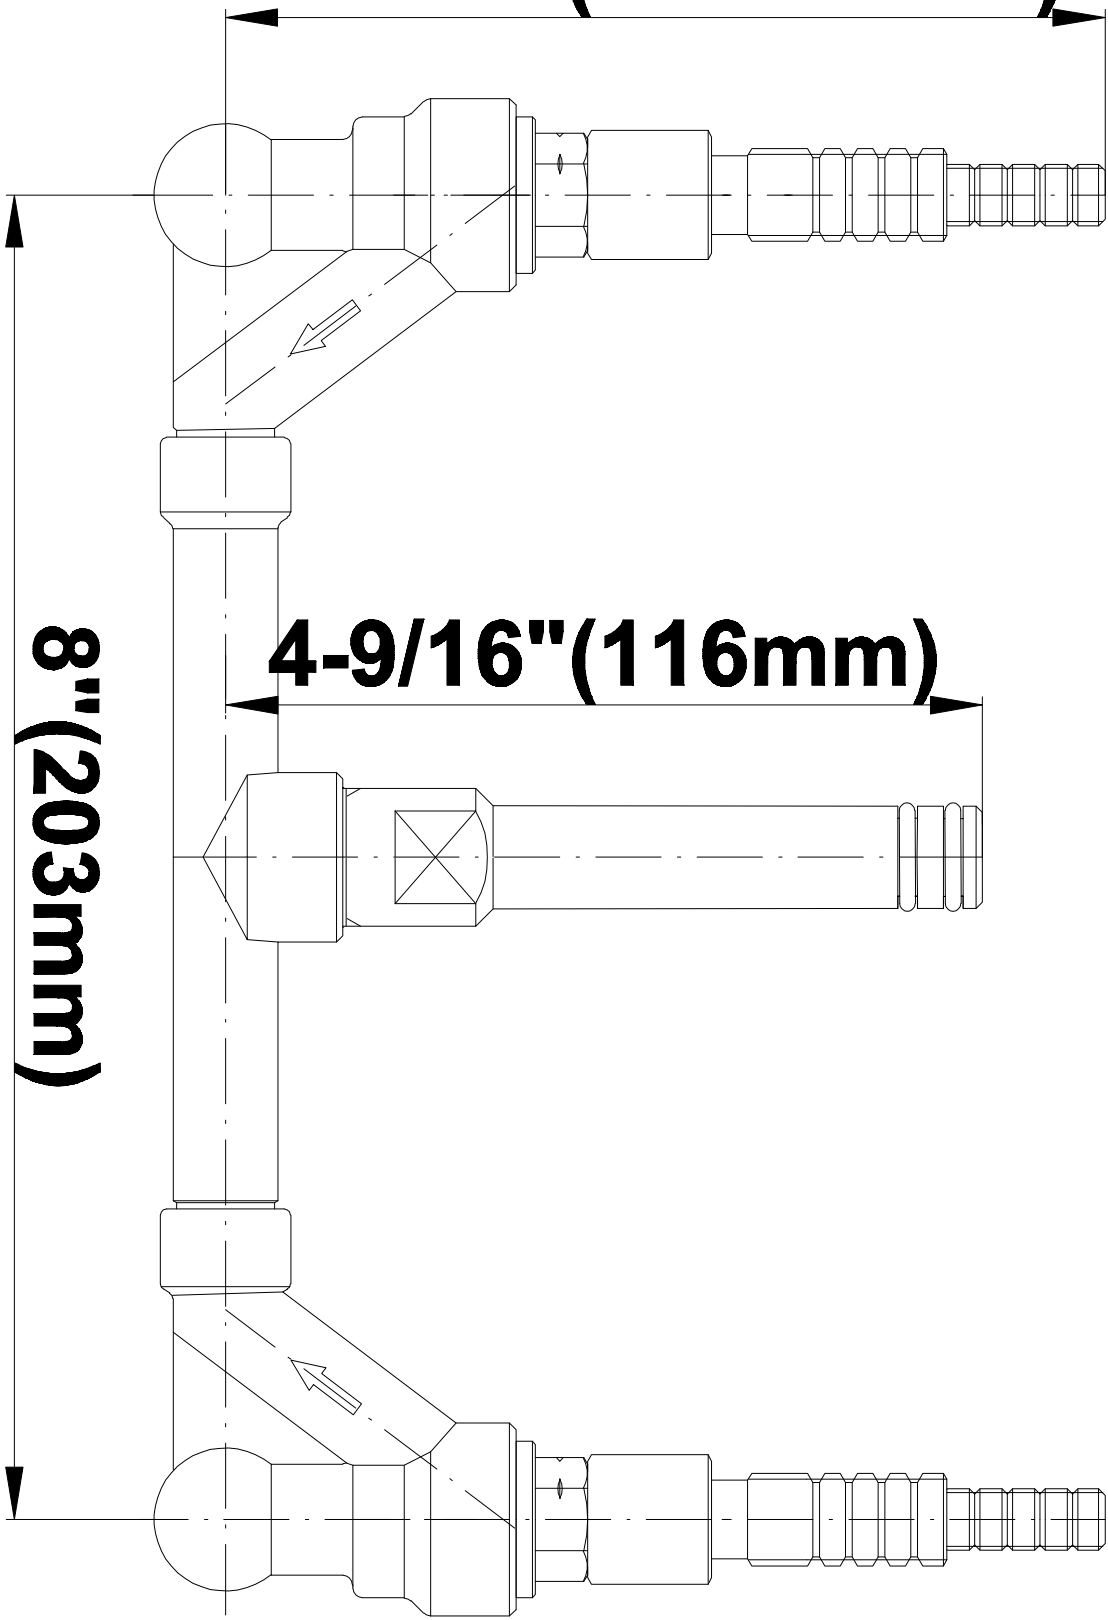

# 2141500

## Rough

Wall max. 2-3/4" (69.9mm)

Wall min. 1-3/4" (44.5)

R1/2

5-5/16" (~134.5mm)

4-9/16" (116mm)

8" (203mm)