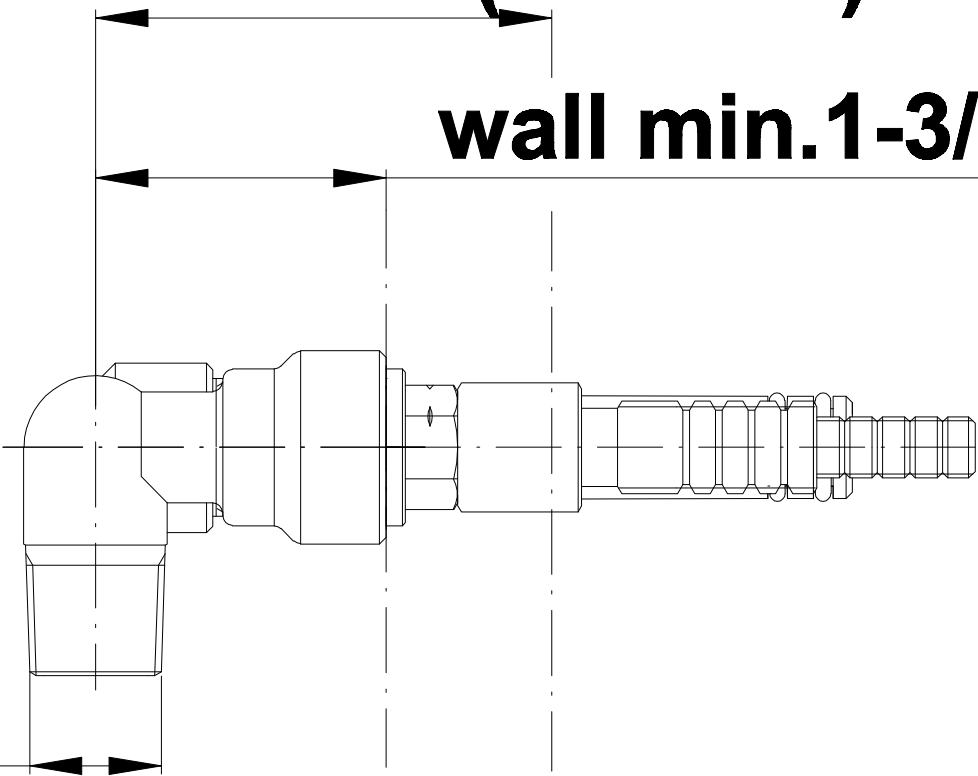

## Rough

Wall max. 2-3/4" (69.9mm)

Wall min. 1-3/4" (44.5)

R1/2

5-5/16" (~134.5mm)

4-9/16" (116mm)

8" (203mm)