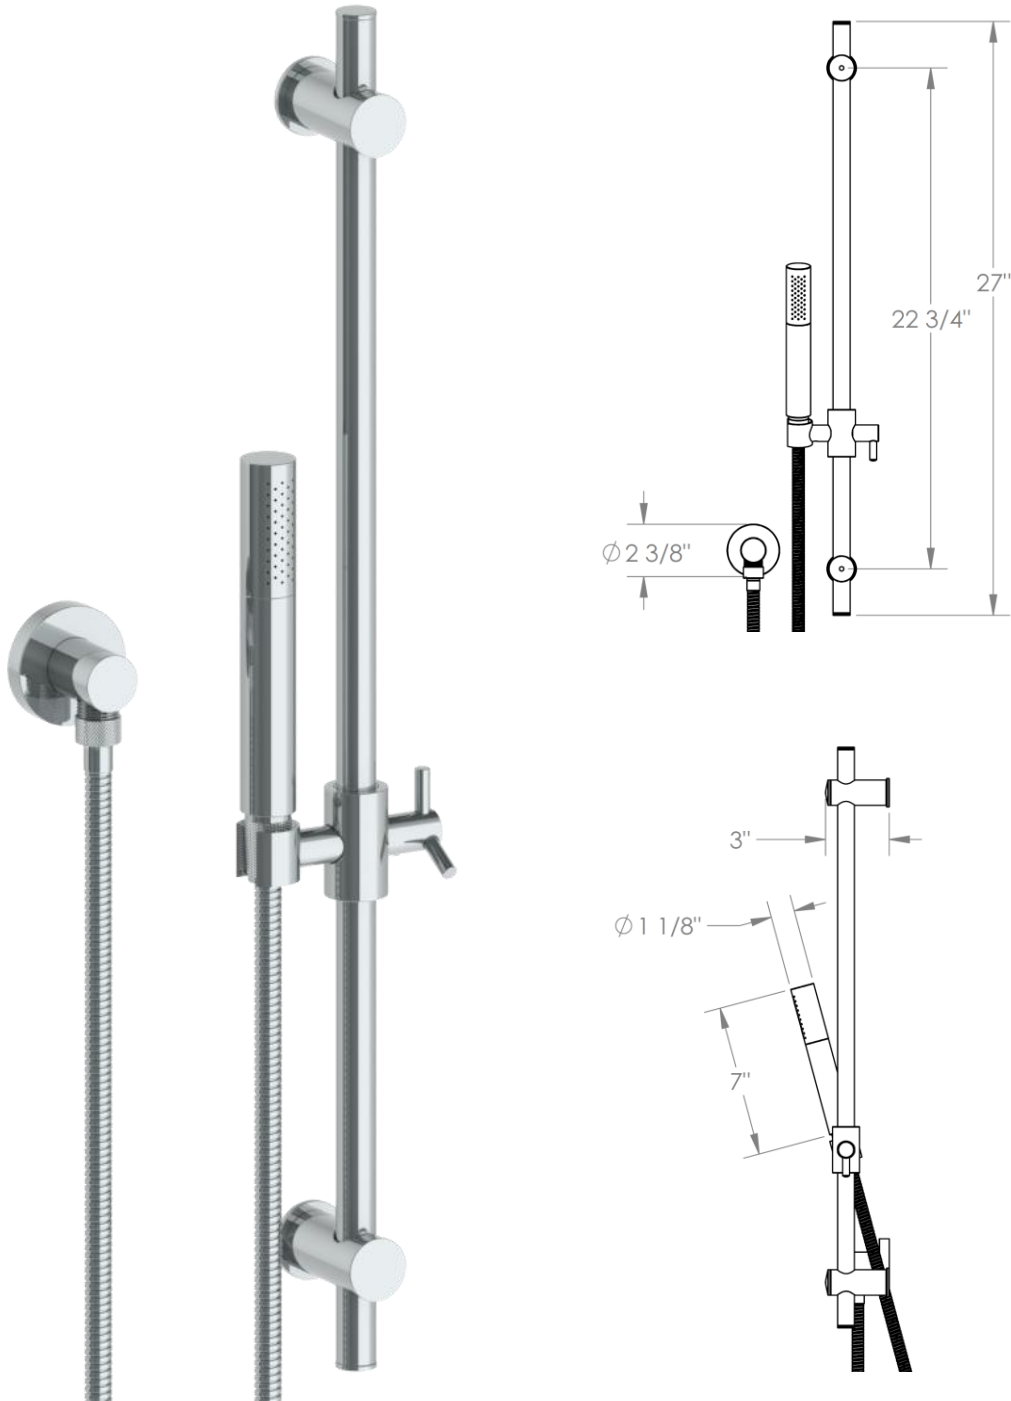

**23-HSPB1**  
Positioning Bar Shower Kit

Meets the applicable requirements of ASME A112.18.1-2005/CSA B125.1-05, entitled "Plumbing Supply Fittings"