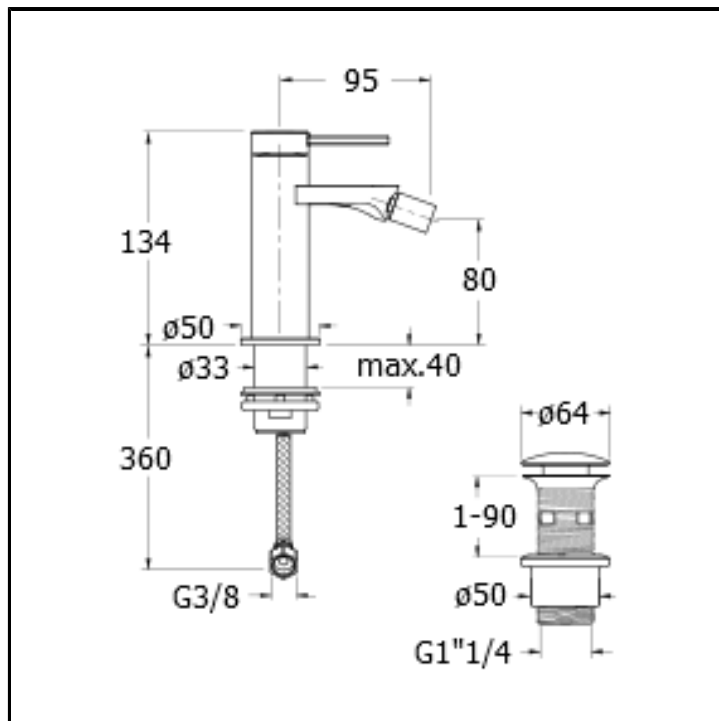

CRIUX320

Bidet mixer with 1"1/4 Up&Down waste

FINITURE

 Brushed stainless steel AISI

FEATURES FROM TECHNOLOGIES

-
-
-

COMMAND

- Monocontrol