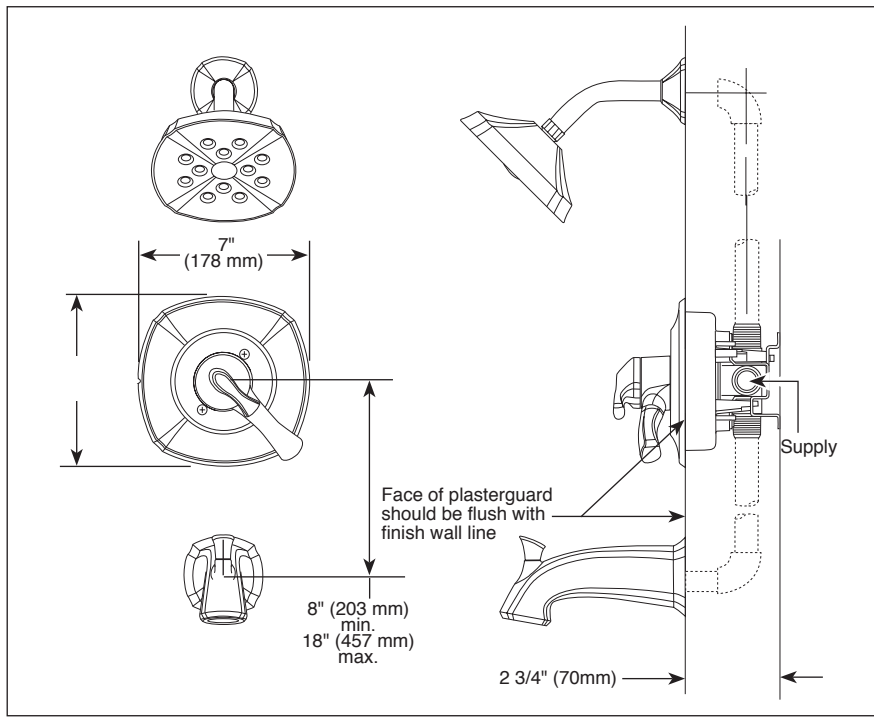

▲ Designate Proper Finish Suffix

Delta reserves the right (1) to make changes in specifications and materials, and (2) to change or discontinue models, both without notice or obligation. Dimensions are for reference only. See current full-line price book or www.deltafaucet.com for finish options and product availability.
DSP-B-T17092 Rev. G