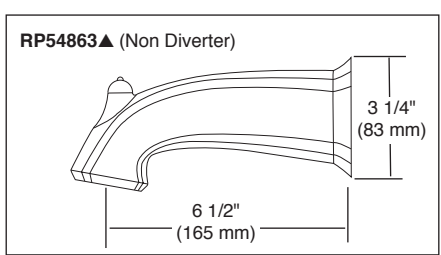

▲ Designate Proper Finish Suffix

Delta reserves the right (1) to make changes in specifications and materials, and (2) to change or discontinue models, both without notice or obligation. Dimensions are for reference only. See current full-line price book or www.deltafaucet.com for finish options and product availability.
DSP-B-T17092 Rev. G