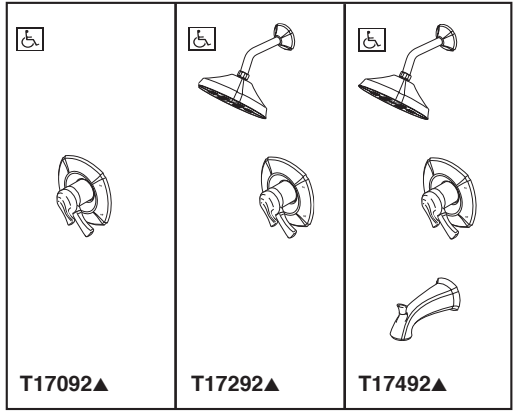

WARRANTY

- Parts and Finish - Lifetime limited warranty; or for commercial purchasers, 10 years for multi-family residential (apartments and condominiums) and 5 years for all other commercial uses, in each case from the date of purchase.
- Electronic Parts and Batteries (if applicable) - 5 years from the date of purchase; or for commercial purchasers, 1 year from the date of purchase. No warranty is provided on batteries.

COMPLIES WITH:

- ASME A112.18.1 / CSA B125.1
- ASSE 1016
- Indicates compliance to ICC/ANSI A117.1 - Valve control only
- EPA WaterSense® - Applies to T17292, T17492 and RP61265

Submitted Model No.: _____

Specific Features: _____