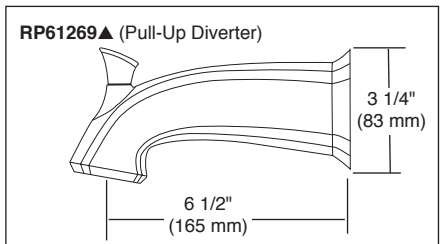

▲ Designate Proper Finish Suffix

Delta reserves the right (1) to make changes in specifications and materials, and (2) to change or discontinue models, both without notice or obligation. Dimensions are for reference only. See current full-line price book or www.deltafaucet.com for finish options and product availability.
DSP-B-T17092 Rev. G