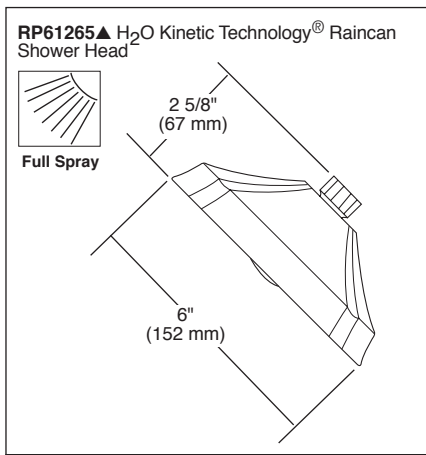

▲ Designate Proper Finish Suffix

Delta reserves the right (1) to make changes in specifications and materials, and (2) to change or discontinue models, both without notice or obligation. Dimensions are for reference only. See current full-line price book or www.deltafaucet.com for finish options and product availability.
DSP-B-T17092 Rev. G