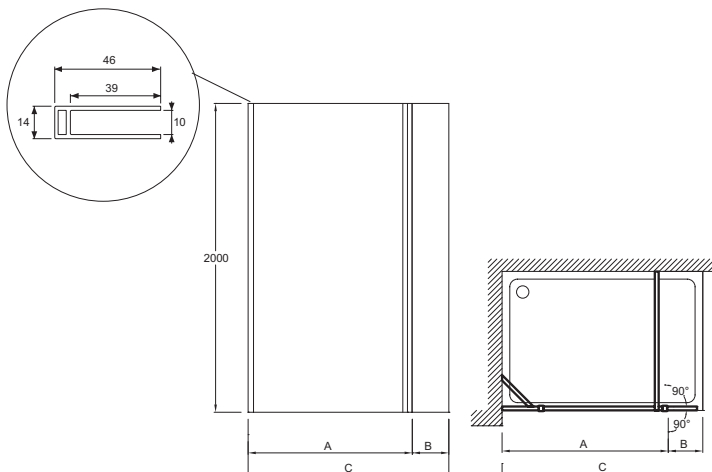

Technical drawing

	C22WP90-GA	C22WP100-GA	C22WP120-GA	C22WP140-GA
Mm	1300	1400	1600	1800
A mini/maxi	915-935	1015-1035	1215-1235	1415-1435
B	355	355	355	355
C mini/maxi	1270-1290	1370-1390	1570-1590	1770-1790

Product Specification: Fixed panel with pivot return, mirrored glass. C22WP90L. Collection: CONTRA. DIMENSIONS: 200 x 130 cm. WEIGHT: 58 kg. MATERIAL: Clear glass. INSTALLATION TYPE: Walk-in. MIN/MAX WIDTH: 127 - 129. PANEL: Pivoting, mirror glass, 40 cm, 6 mm thick. REINFORCING BAR: Required: horizontal, vertical or diagonal. VERSION: Left. GLASS THICKNESS IN MM: 8. PANEL HEIGHT IN CM: 200. WALL ADJUSTMENT IN MM: 20 mm. ENCLOSURE TYPE: Walk-in. INSTALLATION: Open Space. RETURN MATERIAL: Return in mirrored glass, left fixing. PIVOT RETURN WIDTH: 35 cm. ANTI-SCALE TREATMENT: Yes. MIN/MX TOTAL WIDTH FIXED ENCLOSURE WITH RETURN: 127 - 129 cm. Clear coated glass.

*Due to possible variations in computer and printer calibrations, technical factors and certain finish characteristics, the colors you see may not accurately portray the actual colors and are provided as a guide only.