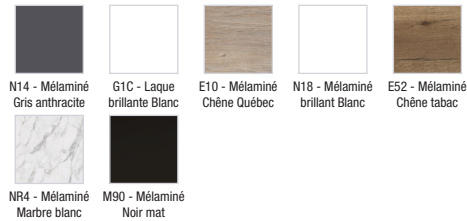

ODÉON RIVE GAUCHE - Base unit for vanity top, 1 drawer/1 niche/2 portes, chrome handle

Jacob Delafon
PARIS

EB2556-R5

Collection: ODÉON RIVE GAUCHE

Finish*:

Main features:

Features

- DIMENSIONS: 140 x 50.80 x 56.80 cm
- MATERIAL: Lacquer or melamine
- NORMS AND REGULATION: NF
- VERSION: Chrome handle
- INSIDE FINISH: Grey
- ADDITIONAL INFORMATION: tap, vanity top/basin and fixings set not included