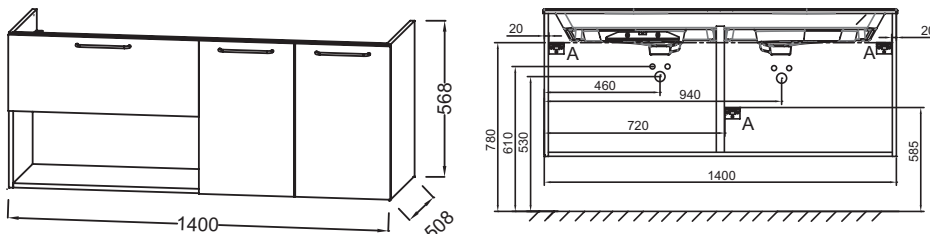

ODÉON RIVE GAUCHE - Base unit for vanity top, 1 drawer/1 niche/2 portes, chrome handle

Jacob Delafon
PARIS

EB2556-R5

Collection: ODÉON RIVE GAUCHE

Finish*:

Main features:

Features

- DIMENSIONS: 140 x 50.80 x 56.80 cm
- MATERIAL: Lacquer or melamine
- NORMS AND REGULATION: NF
- VERSION: Chrome handle
- INSIDE FINISH: Grey
- ADDITIONAL INFORMATION: tap, vanity top/basin and fixings set not included

- WEIGHT: 36.9 kg
- INSTALLATION TYPE: Wall-hung
- STORAGE TYPE: Door + niche + drawer
- HANDLE : Attached wire handle
- FIXING: Installer selects fixings set according to wall support

Consumer benefits

- SOUND COMFORT: Drawers equipped with a damper close system
- PERFECT FINISH: Wide choice of finishes

Installation benefits

- EASY INSTALLATION: Assembled cabinet

Required products

- EXAS112-Z: Vanity top 140 cm
- EB2506: Countertop 140 cm, 2 cutouts

Optional products

- EB1555: Electrical outlet
- EB2568: Pair of feet H12 cm

Technical drawing

Product Specification: Base unit for vanity top, 1 drawer/1 niche/2 portes, chrome handle. EB2556-R5. Collection: ODÉON RIVE GAUCHE. DIMENSIONS: 140 x 50.80 x 56.80 cm. WEIGHT: 36.9 kg. MATERIAL: Lacquer or melamine. INSTALLATION TYPE: Wall-hung. NORMS AND REGULATION: NF. STORAGE TYPE: Door + niche + drawer. VERSION: Chrome handle. HANDLE : Attached wire handle. INSIDE FINISH: Grey. FIXING: Installer selects fixings set according to wall support. ADDITIONAL INFORMATION: tap, vanity top/basin and fixings set not included.