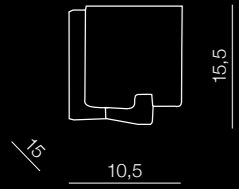

Cross

102

Cross 1

AZ0084
E14 1x 40W
metal/glass
satin nickel/white

Cross 2

AZ0085
E14 2x 40W
metal/glass
satin nickel/white

Gracia

103

1 WHITE / BLACK

2 BLACK / GOLD

Gracia wall

- 1 **AZ0977** (white)
- 2 **AZ0978** (black/gold)

LED SMD 5W 300 lm
metal/aluminum