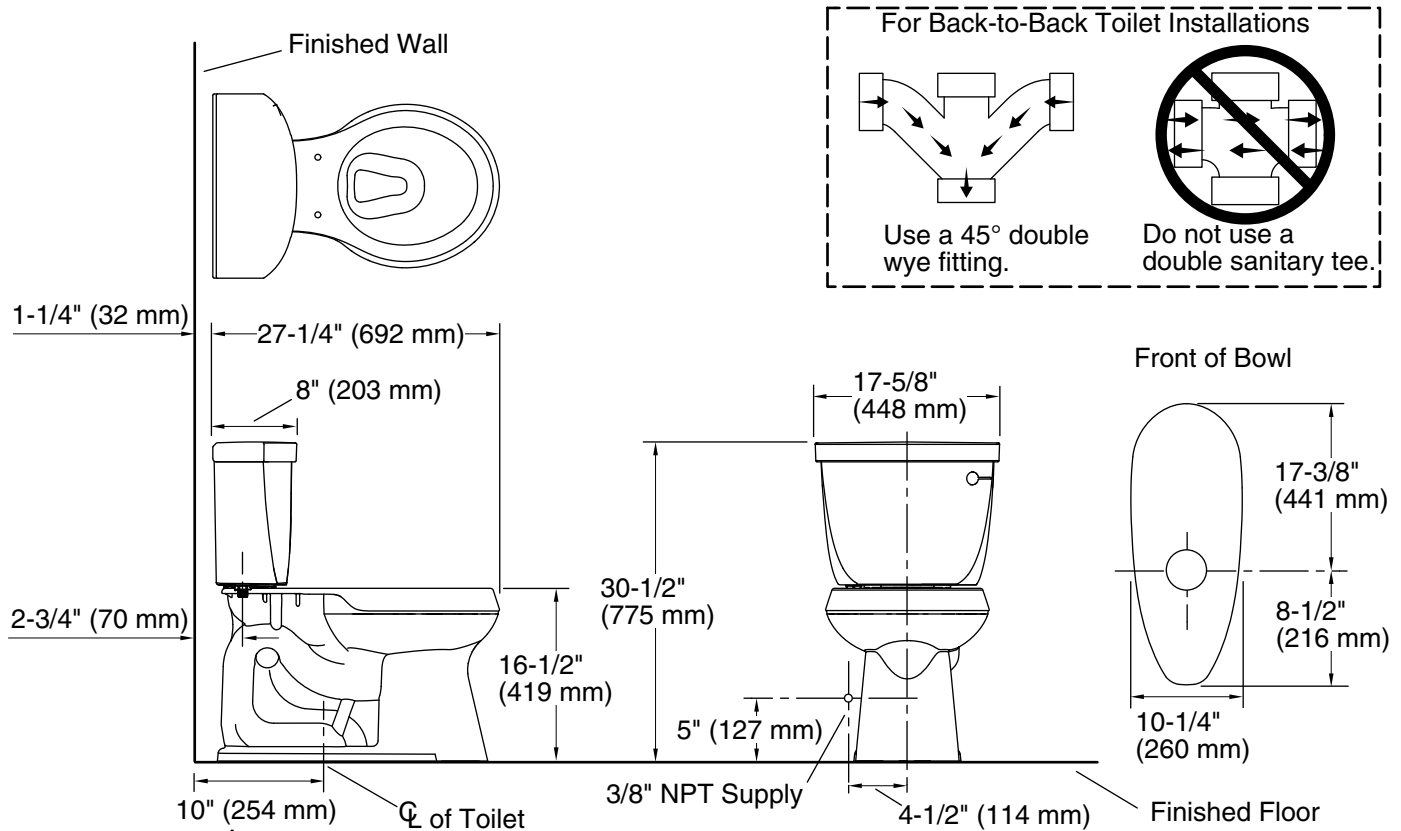

Cimarron® Comfort Height®

Two-piece elongated 1.28 gpf chair height toilet
K-3851-RA

Features

- Two-piece toilet.
- Round-front bowl offers an ideal solution for smaller baths and powder rooms.
- Comfort Height® feature offers chair-height seating that makes sitting down and standing up easier for most adults.
- 1.28 gpf (4.8 lpf).
- 2-1/8" (54 mm) fully-glazed trapway.
- Includes Polished Chrome right-hand trip lever.
- Combination consists of the K-4829 bowl and the K-4166-RA tank.
- Coordinates with other products in the Cimarron collection.
- Light-touch canister flush requires a lower actuation force than a flapper.
- 10" (254 mm) rough-in.

Technology

- Single-flush gravity uses the force of gravity and a precision-engineered tank, bowl, and trapway to create a strong siphon during flushing.
- AquaPiston® canister allows water to flow into the bowl from all sides (360 degrees), increasing the power and effectiveness of the flush.
- Flush valve's 3:2 ratio harnesses the natural force of gravity and optimizes flush performance.
- Durable canister design has 90% less exposed seal material than a 3" flapper for leak-free performance.
- AquaPiston® canister flush valve optimizes flush performance and resists warping and deterioration.

Technical Information

All product dimensions are nominal.

Toilet type:	Two-piece, Floor-mount
Waste Outlet:	Floor
Bowl shape:	Round-front
Flush type:	AquaPiston®
Trap passageway:	2-1/8" (54 mm)
Water Consumption	
Full:	1.28 gpf (4.8 lpf)
Water surface size:	11" x 8-3/4" (279 mm x 222 mm)
Rim to water surface:	5-1/4" (133 mm)
Rough-in:	10" (254 mm)
Seat-mounting holes:	5-1/2" (140 mm)

Notes

Install this product according to the installation instructions.

For back-to-back toilet installations: Use only a 45° double wye fitting.

ADA compliant when installed to the specific requirements of these regulations.