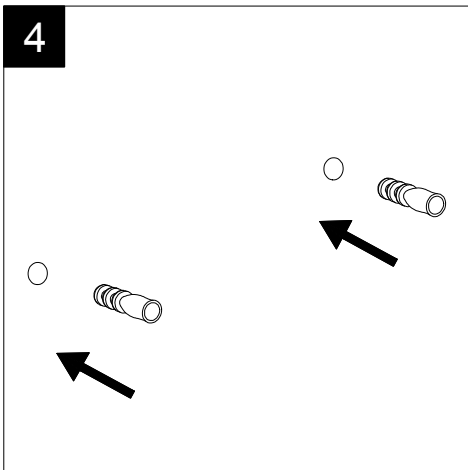

Guida all'installazione dei lavabi sospesi con kit viti di fissaggio (cod. ACS60)

Serie: ZENITH - LIKE - TOUCH - TIME - FLUT - OZ - BRIO - SQUARE - QUAD - FLY - DUNIA

Installation guide for back to wall washbasins with fixing screws kit (cod. ACS60)

Series: ZENITH - LIKE - TOUCH - TIME - FLUT - OZ - BRIO - SQUARE - QUAD - FLY - DUNIA

①