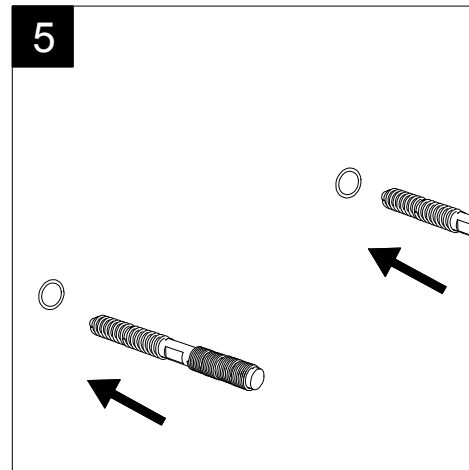

Guida all'installazione dei lavabi sospesi con kit viti di fissaggio (cod. ACS60)

Serie: ZENITH - LIKE - TOUCH - TIME - FLUT - OZ - BRIO - SQUARE - QUAD - FLY - DUNIA

Installation guide for back to wall washbasins with fixing screws kit (cod. ACS60)

Series: ZENITH - LIKE - TOUCH - TIME - FLUT - OZ - BRIO - SQUARE - QUAD - FLY - DUNIA

①