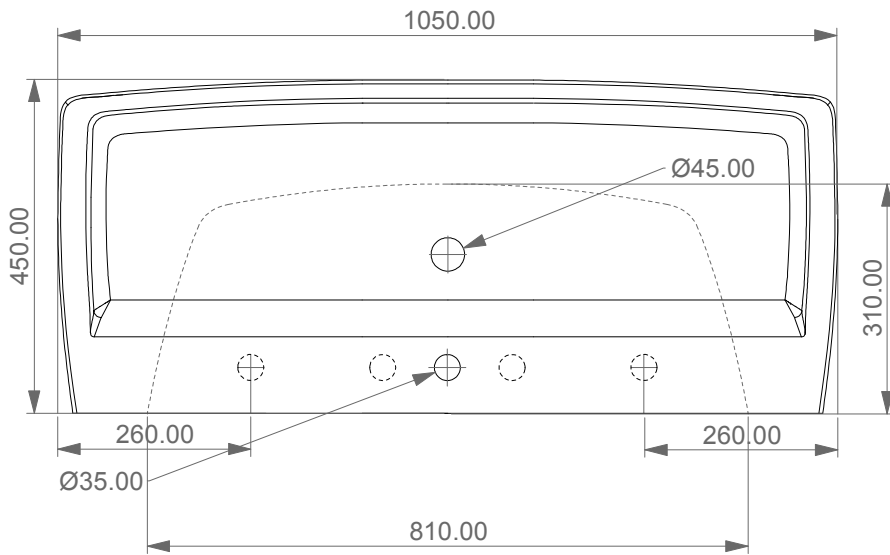

# GSG

CERAMIC DESIGN

Lavabo Brio cm 105 monoforo  
(senza foro, tre fori, doppia rubinetteria  
Sx e Dx su richiesta)  
Brio Washbasin cm 105 one hole  
(no hole, three holes, double taps  
Left and Right on request)

FRONT

LEFT

TOP

SECTION

REAR

Designation  
Lavabo Brio cm 105 monoforo  
(senza foro, tre fori su richiesta)  
Brio Washbasin cm 105 one hole  
(no hole, three holes on request)

Scale  
1:10

cod. BRLAV105

# GSG

CERAMIC DESIGN

This drawing including the respected data may neither be duplicated nor modified nor altered without the consent of GSG Ceramic Design. The use of the data/technical drawings take place at users own risk and under exclusion of any liability of GSG Ceramic Design. The dimensions are not binding; products are subject to changes. Measurement shown may be subjected to small variations or are indicative.

Guida all'installazione dei lavabi sospesi con kit viti di fissaggio (cod. ACS60)

Serie: ZENITH - LIKE - TOUCH - TIME - FLUT - OZ - BRIO - SQUARE - QUAD - FLY - DUNIA

*Installation guide for back to wall washbasins with fixing screws kit (cod. ACS60)*