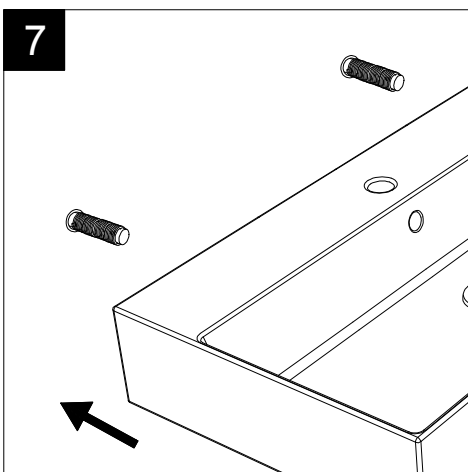

Guida all'installazione dei lavabi sospesi con kit viti di fissaggio (cod. ACS60)

Serie: ZENITH - LIKE - TOUCH - TIME - FLUT - OZ - BRIO - SQUARE - QUAD - FLY - DUNIA

Installation guide for back to wall washbasins with fixing screws kit (cod. ACS60)

Series: ZENITH - LIKE - TOUCH - TIME - FLUT - OZ - BRIO - SQUARE - QUAD - FLY - DUNIA

①