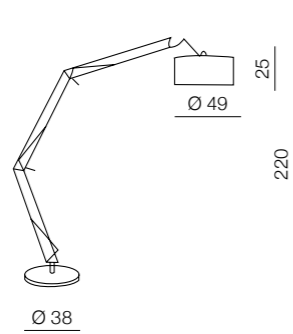

1 WHITE

2 BLACK

**Bosse floor**

- 1 AZ1028 (black)
- 2 AZ1040 (white)

E27 1x 60W  
metal/fabric

**Bosse pendant**

- 1 AZ1323 (white)
- 2 AZ1322 (black)

E27 1x MAX 60W  
metal/fabric/acryl