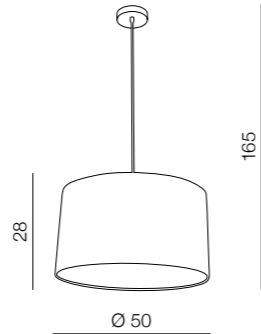

1 WHITE

2 BLACK

**Bosse floor**

- 1 AZ1028 (black)
- 2 AZ1040 (white)

E27 1x 60W  
metal/fabric

**Bosse pendant**

- 1 AZ1323 (white)
- 2 AZ1322 (black)

E27 1x MAX 60W  
metal/fabric/acryl