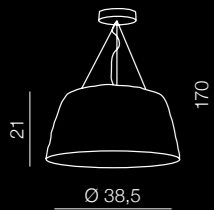

## Candy 42

**AZ0438**

(white)

T5 1x 22W

metal/plastic/fabric