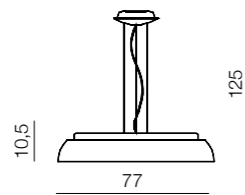

**Biscotto 57**

**AZ0562**  
E27 4x 40W  
iron/acryl

**Biscotto 77**

**AZ0563**  
E27 8x 40W  
iron/acryl

**Biscotto 57 top**

**AZ0560**  
E27 4x 40W  
iron/acryl

**Biscotto 77 top**

**AZ0561**  
E27 8x 40W  
iron/acryl

**Grasso** 

- 1 AZ0557 (chrome)
- 2 AZ0556 (white)

E27 4x 60W  
iron/acryl

**Grasso top** 

- 1 AZ0555 (chrome)
- 2 AZ0554 (white)

E27 4x 60W  
iron/acryl

1 CHROME

2 WHITE