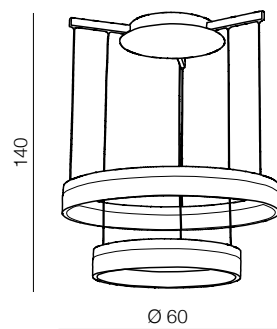

Zola

26

1 WHITE

2 CHROME

Zola 60/40 LED

AZ1294
(chrome)
1x LED 24W +18W 4200LM
acryl/metal

Zola 80/60 LED

AZ1295
(white)
1x LED 32W + 24W 5600LM
acryl/metal