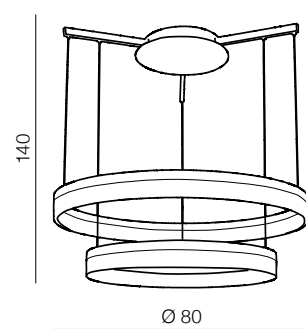

Zola

26

1 WHITE

2 CHROME

Zola 60/40 LED

AZ1294
(chrome)
1x LED 24W +18W 4200LM
acryl/metal

Zola 80/60 LED

AZ1295
(white)
1x LED 32W + 24W 5600LM
acryl/metal