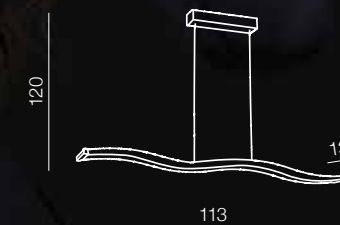

Zola 80/60 LED **new**

AZ2560
(chrome)
1x LED 32W + 24W 5600LM
acryl/metal

Bertone

27

Bertone wall LED

AZ1291
(chrome)
1x LED 9W 510 lm
acryl/metal

Bertone pendant LED

AZ1290
(chrome)
1x LED 37W 2100 lm
acryl/metal