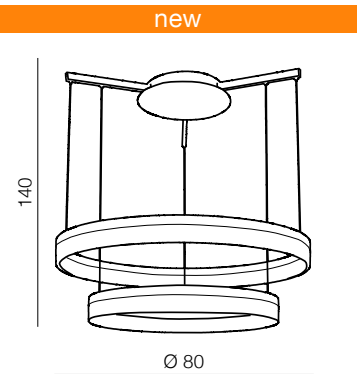

Zola

26

1 WHITE

2 CHROME

Zola 60/40 LED

AZ1294
(chrome)
1x LED 24W +18W 4200LM
acryl/metal

Zola 80/60 LED

AZ1295
(white)
1x LED 32W + 24W 5600LM
acryl/metal

Zola 80/60 LED **new**

AZ2560
(chrome)
1x LED 32W + 24W 5600LM
acryl/metal

Bertone

27

Bertone wall LED

AZ1291
(chrome)
1x LED 9W 510 lm
acryl/metal

Bertone pendant LED

AZ1290
(chrome)
1x LED 37W 2100 lm
acryl/metal

Bertone floor LED

AZ1292
(chrome)
1x LED 37W 2100 lm
acryl/metal