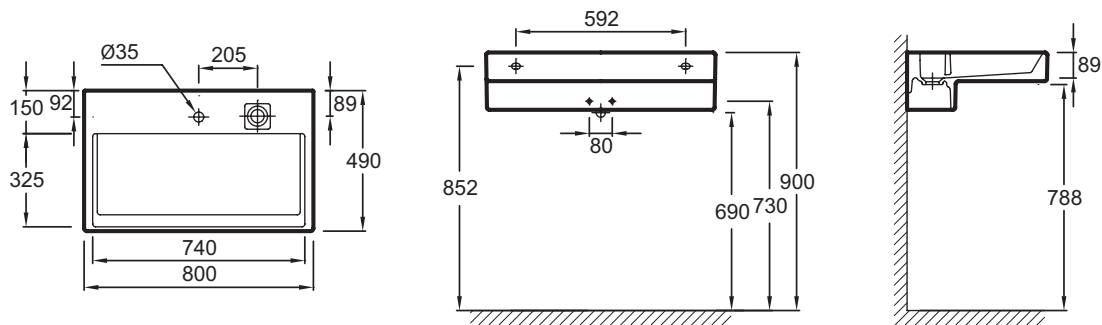

EXD112

Collection: TERRACE

Finish*:

00 - White

Main features:

Features

- **DIMENSIONS:** 80 x 49 cm
- **MATERIAL:** Ceramic
- **FAUCET DRILLING:** 1 tap hole, and 3 pre-drilled holes
- **INSTALLATION:** STANDARD
- **NUMBER OF VANITY BASINS FOR VANITY TOPS:** Single basin vanity top
- **TECHNOLOGY:** FreeDrain system
- Innovative concealed drain system patented by Kohler
- **WEIGHT:** 25.3 kg
- **INSTALLATION TYPE:** Self-supporting or can be mounted on a specific cabinet
- **TAP DRILLING:** 1 tap hole
- **OVERFLOW:** With overflow hole
- **PRODUCT INCLUDED:** (Tap not included)
- Geometrically-inspired L-shaped vanity top provides a functional design element
- Vanity Top 100 X 49 cm with LED strip lighting (230 V / 12 V)

Consumer benefits

- **UNIQUE DESIGN:** Esthetic, elegant, precise geometrics for a contemporary design with L-shaped architecture
- **TECHNOLOGICAL INNOVATION:** FreeDrain is a patented offset waste system that lets the user control drainage with a simple touch to the plate
- **CLEVER:** Vanity top with integral lighting
- **EASY CARE:** With no center waste, there is room for an easy-to-clean wide rear ledge on the vanity top

Optional products

- EB1186: Base unit 80 cm
- E4905: Towel rail, right
- E4906: Towel rail, left

Technical drawing

Product Specification: Vanity top 80 cm. EXD112. Collection: TERRACE. DIMENSIONS: 80 x 49 cm. WEIGHT: 25.3 kg. MATERIAL: Ceramic. INSTALLATION TYPE: Self-supporting or can be mounted on a specific cabinet. FAUCET DRILLING: 1 tap hole, and 3 pre-drilled holes. TAP DRILLING: 1 tap hole. INSTALLATION: STANDARD. OVERFLOW: With overflow hole. NUMBER OF VANITY BASINS FOR VANITY TOPS: Single basin vanity top. PRODUCT INCLUDED: (Tap not included). TECHNOLOGY: FreeDrain system. Geometrically-inspired L-shaped vanity top provides a functional design element. Innovative concealed drain system patented by Kohler. Vanity Top 100 X 49 cm with LED strip lighting (230 V / 12 V).