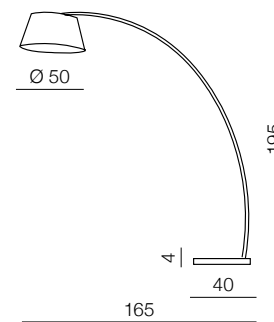

1 WHITE

2 BLACK

**Olav**

- 1 AZ1035 (white)
- 2 AZ1034 (black)

1x E27 60W  
metal/fabric/acryl

**Olav pendant**

- 1 AZ1391 (white)
- 2 AZ1392 (black)

1x E27 MAX 60W  
metal/fabric/acry