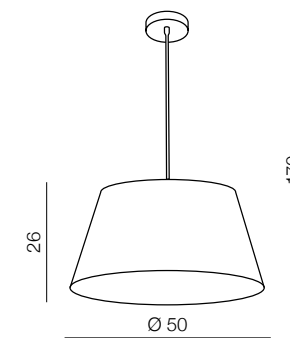

1 WHITE

2 BLACK

**Olav**

- 1 AZ1035 (white)
- 2 AZ1034 (black)

1x E27 60W  
metal/fabric/acryl

**Olav pendant**

- 1 AZ1391 (white)
- 2 AZ1392 (black)

1x E27 MAX 60W  
metal/fabric/acry