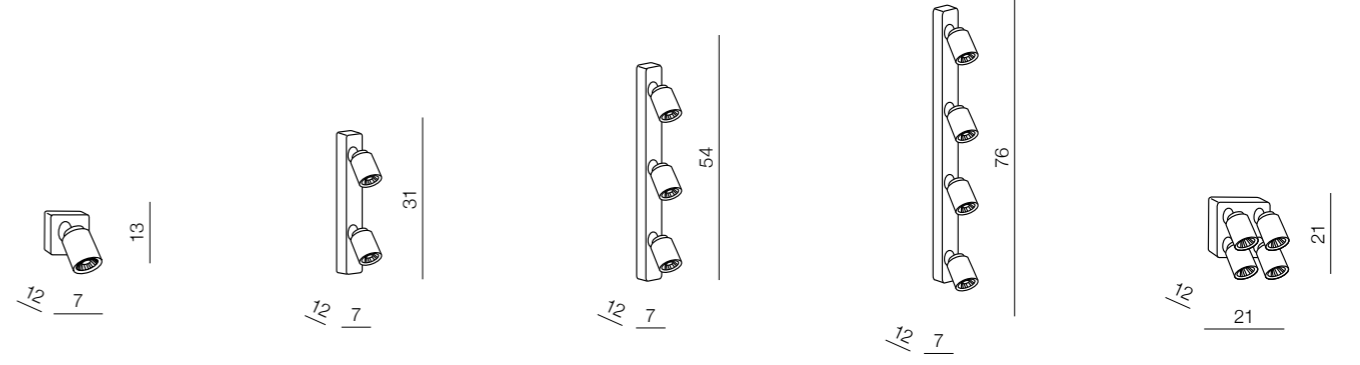

4x LED 5W, 920 lm
bulb integrated
metal/aluminium/sandy paint

Tomi 1

- 1 AZ0662 (white/grey)
- 2 AZ0681 (black)

1x GU10 MAX 50W
bulb not included
metal/aluminium/sandy paint

Tomi 2

- 1 AZ0663 (white/grey)
- 2 AZ0678 (black)