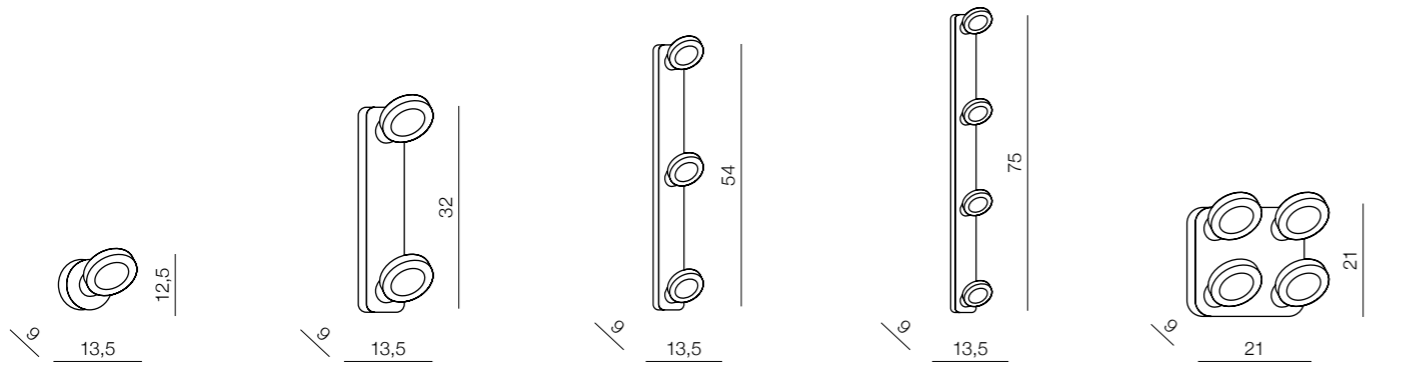

Enzo 1 LED

AZ0668

1x LED 5W, 230 lm
bulb integrated
metal/aluminium/sandy paint

Enzo 2 LED

AZ0670

2x LED 5W, 460 lm
bulb integrated
metal/aluminium/sandy paint

Enzo 3 LED

AZ0671

3x LED 5W, 690 lm
bulb integrated
metal/aluminium/sandy paint

Enzo 4PR LED

AZ0672

4x LED 5W, 920 lm
bulb integrated
metal/aluminium/sandy paint

Enzo 4KW LED

AZ0674

4x LED 5W, 920 lm
bulb integrated
metal/aluminium/sandy paint