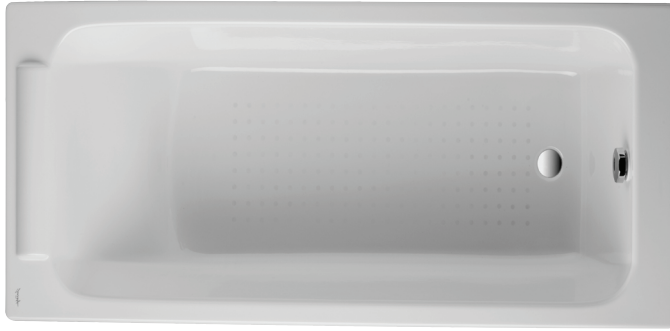

E2947

Collection: PARALLEL

Finish*:

00 - White

Main features:

Features

- DIMENSIONS: 170 x 70 x 45 cm
- MATERIAL: Cast iron
- VOLUME (L): 199/129
- WASTE DIAMETER: 5.2 cm
- STEP: Not supplied
- OPTIONAL COORDINATING PANEL: No
- BATH WELL LENGTH: 147.6 cm
- TWO-PERSON BATH: No
- GUARANTEE: 25 years
- Not drilled for handgrips
- WEIGHT: 90 kg
- INSTALLATION TYPE: Drop-in
- SHAPE: Rectangular
- FEET: Not supplied
- WASTE : Not supplied
- OPTIONAL COORDINATING BATHTHSCREEN: Yes
- BATH WELL WIDTH: 39.8 cm
- CAN BE EQUIPPED WITH A WHIRLPOOL SYSTEM: No
- BOTTOM DIMENSIONS: 120 x 40 cm

Consumer benefits

- DESIGN: Contemporary geometric shape.
- COMFORT: Double-ended bath with back support and built-in headrest

Required products

- E70174: Pop-up waste
- E4113: Set of 4 feet
- E6D134: Waste fed by overflow
- E70174
- E4113
- E6D159

Optional products

- E4930: 2-panel bathscreen
- E4932: Single-panel bathscreen
- E4931: 2-panel bathscreen
- E6D042
- E6D070
- E6757
- E4933
- E4930
- E4932
- E4931

Technical drawing

Product Specification: Cast iron bath 170 x 70 cm. E2947. Collection: PARALLEL. DIMENSIONS: 170 x 70 x 45 cm. WEIGHT: 90 kg. MATERIAL: Cast iron. INSTALLATION TYPE: Drop-in. VOLUME (L): 199/129. SHAPE: Rectangular. WASTE DIAMETER: 5.2 cm. FEET: Not supplied. STEP: Not supplied. WASTE : Not supplied. OPTIONAL COORDINATING PANEL: No. OPTIONAL COORDINATING BATHTHSCREEN: Yes. BATH WELL LENGTH: 147.6 cm. BATH WELL WIDTH: 39.8 cm. TWO-PERSON BATH: No. CAN BE EQUIPPED WITH A WHIRLPOOL SYSTEM: No. GUARANTEE: 25 years. BOTTOM DIMENSIONS: 120 x 40 cm. Not drilled for handgrips.