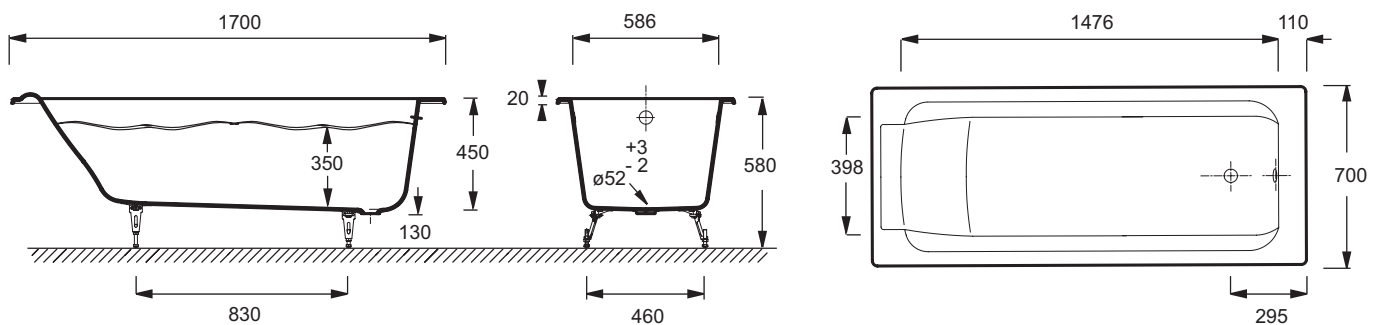

E2947

Collection: PARALLEL

Finish*:

00 - White

Main features:

Features

- DIMENSIONS: 170 x 70 x 45 cm
- MATERIAL: Cast iron
- VOLUME (L): 199/129
- WASTE DIAMETER: 5.2 cm
- STEP: Not supplied
- OPTIONAL COORDINATING PANEL: No
- BATH WELL LENGTH: 147.6 cm
- TWO-PERSON BATH: No
- GUARANTEE: 25 years
- Not drilled for handgrips
- WEIGHT: 90 kg
- INSTALLATION TYPE: Drop-in
- SHAPE: Rectangular
- FEET: Not supplied
- WASTE : Not supplied
- OPTIONAL COORDINATING BATHTHSCREEN: Yes
- BATH WELL WIDTH: 39.8 cm
- CAN BE EQUIPPED WITH A WHIRLPOOL SYSTEM: No
- BOTTOM DIMENSIONS: 120 x 40 cm

Consumer benefits

- DESIGN: Contemporary geometric shape.
- COMFORT: Double-ended bath with back support and built-in headrest

Required products

- E70174: Pop-up waste
- E4113: Set of 4 feet
- E6D134: Waste fed by overflow
- E70174
- E4113
- E6D159

Optional products

- E4930: 2-panel bathscreen
- E4932: Single-panel bathscreen
- E4931: 2-panel bathscreen
- E6D042
- E6D070
- E6757
- E4933
- E4930
- E4932
- E4931

Technical drawing

Product Specification: Cast iron bath 170 x 70 cm. E2947. Collection: PARALLEL. DIMENSIONS: 170 x 70 x 45 cm. WEIGHT: 90 kg. MATERIAL: Cast iron. INSTALLATION TYPE: Drop-in. VOLUME (L): 199/129. SHAPE: Rectangular. WASTE DIAMETER: 5.2 cm. FEET: Not supplied. STEP: Not supplied. WASTE : Not supplied. OPTIONAL COORDINATING PANEL: No. OPTIONAL COORDINATING BATHTHSCREEN: Yes. BATH WELL LENGTH: 147.6 cm. BATH WELL WIDTH: 39.8 cm. TWO-PERSON BATH: No. CAN BE EQUIPPED WITH A WHIRLPOOL SYSTEM: No. GUARANTEE: 25 years. BOTTOM DIMENSIONS: 120 x 40 cm. Not drilled for handgrips.