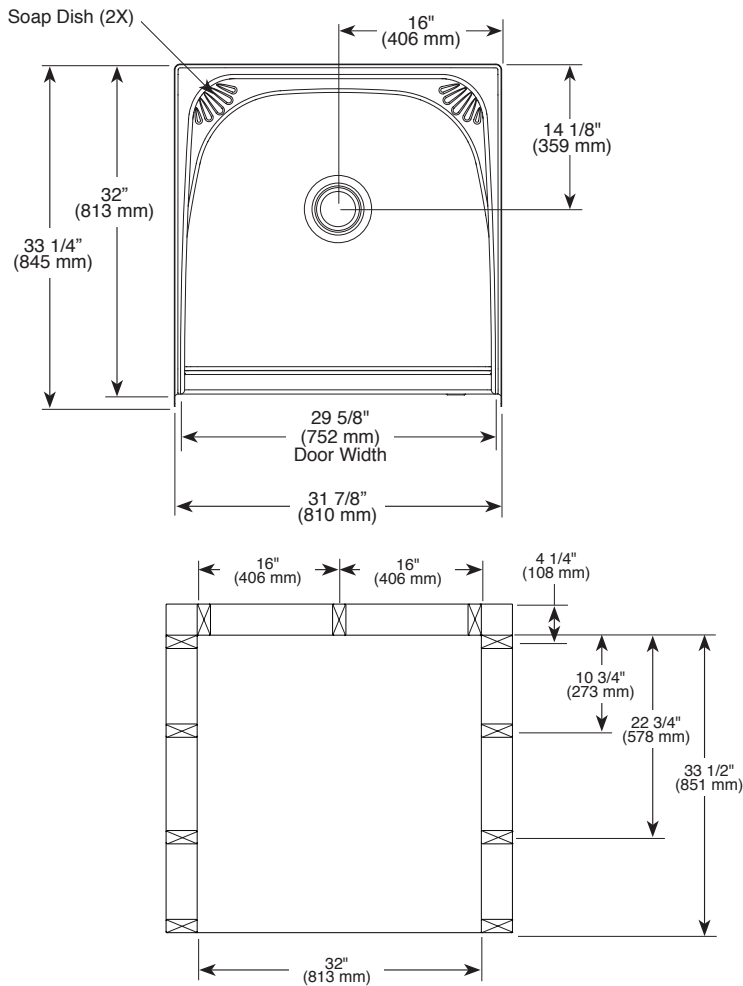

see what Delta can do™

STYLA®

213232AC00

**32" X 32" ACRYLIC WITH
INNOVEX® TECHNOLOGY
ONE PIECE SHOWER**

- Made from High-Gloss Acrylic with Polyurethane Backing Material
- Direct-to-Stud Installation

COLOR/FINISH