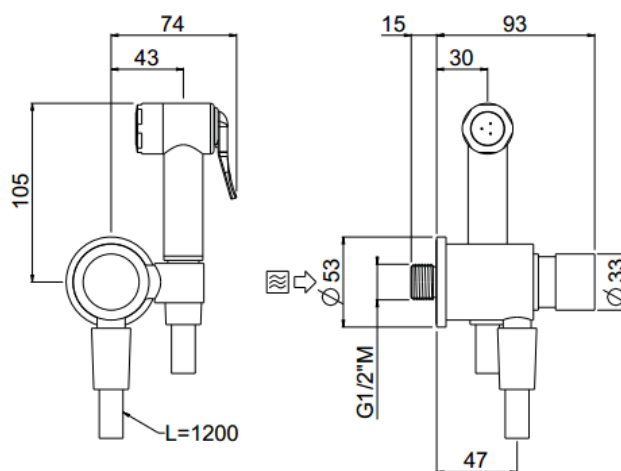

Mini

Mini
19151/C-120-CR

TECHNICAL INFORMATION

Exposed single temporized tap. Brass push lever shower with interchangeable filter and the drip-less system. Smooth double anti-torsion PVC flexible hose 120 cm. CHROME

FEATURES

Rain jet

Getto idromassaggio

double anti-torsion

water stop system

dripless

PICTURE

TECHNICAL DRAWING