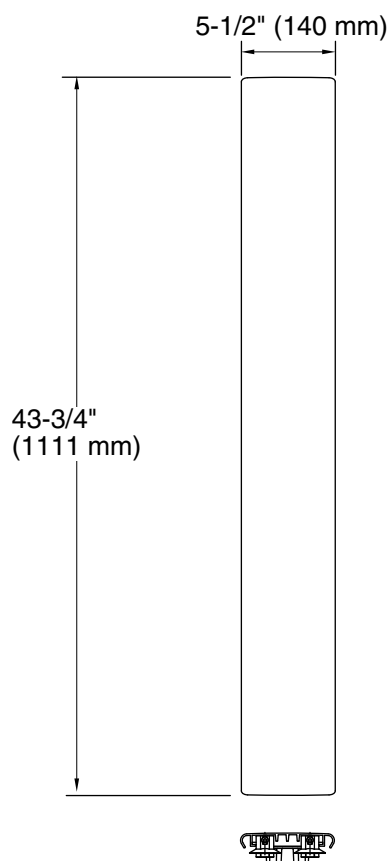

## Recommended Products/Accessories

K-9925 48" x 36" Single-threshold shower base  
K-9998 48" x 48" Single-threshold rear center  
K-23723 Faucet cleaner

## Technical Information

All product dimensions are nominal.

Material: Aluminum