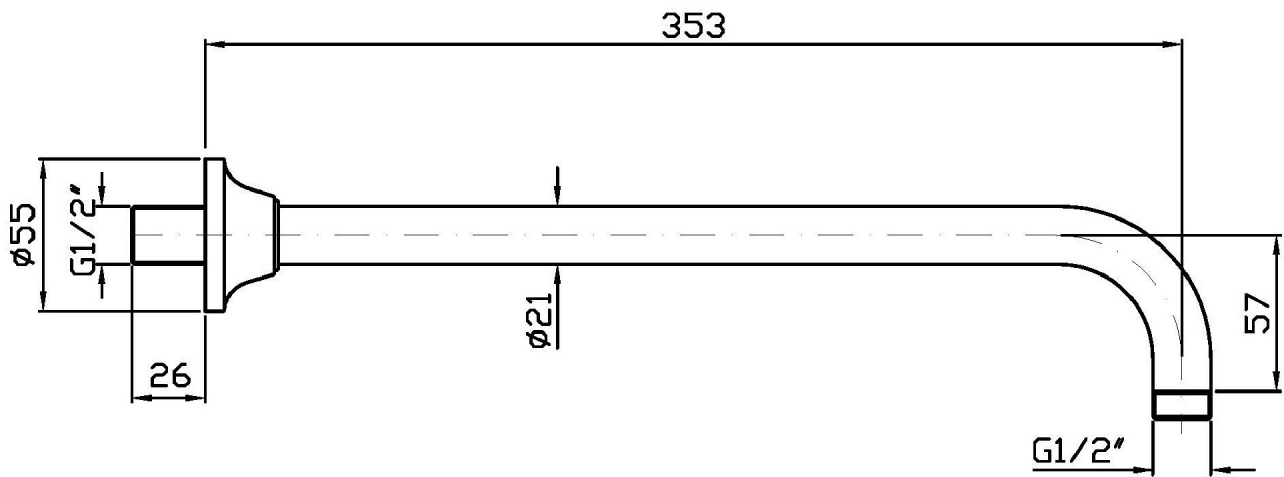

## SHOWER

Z92970

Braccio doccia a parete. / Wall mounted shower arm.

Braccio doccia a parete, lunghezza 350mm.

Wall mounted shower arm. Length 350 mm.

## SHOWER

Z92970

Disegno Complessivo / Overall Drawing

## SHOWER

**Z92970****Pesi e Misure / Weights and Sizes**

Peso ( Kg ) Weight ( lb )	0,69 ( Kg )	1,51 ( lb )
Volume test ( dc3 ) - ( in3 )	5,68 ( dc3 )	346,61 ( in3 )
h ( mm ) - ( in )	75,00 ( mm )	2,95 ( in )
L1 ( mm ) - ( in )	180,00 ( mm )	7,09 ( in )
L2 ( mm ) - ( in )	420,00 ( mm )	16,54 ( in )