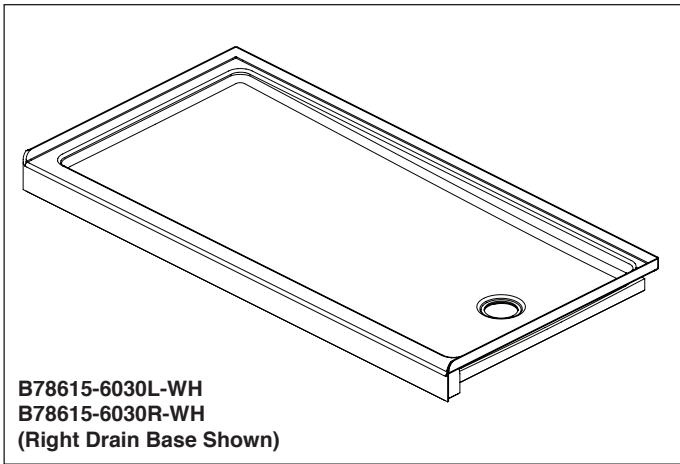

see what Delta can do™

60" X 30" SHOWER BASE

- Haywood™ Collection
- Right Drain or Left Drain Shower Base

STANDARD SPECIFICATIONS:

- Made with high-gloss white ProCrylic™ material
- Textured bottom
- Uses standard shower stall drain with 4 1/4" strainer

WARRANTY

- 10 year limited residential warranty
- 1 year limited commercial warranty

COMPLIES WITH:

- CSA B45.5/IAPMO Z 124

B78615-6030L-WH
B78615-6030R-WH
(Right Drain Base Shown)

Submitted Model No.: _____

Specific Features: _____