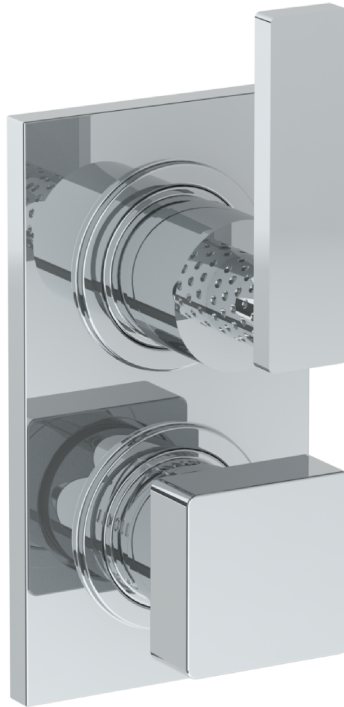

## 71-T25-LLP5

Wall Mounted Thermostatic Shower Trim with Built-In Control

For use with SS-TH60 or SS-TH70 concealed rough

Meets the applicable requirements of ASME A112.18.1-2005/CSA B125.1-05, entitled "Plumbing Supply Fittings"