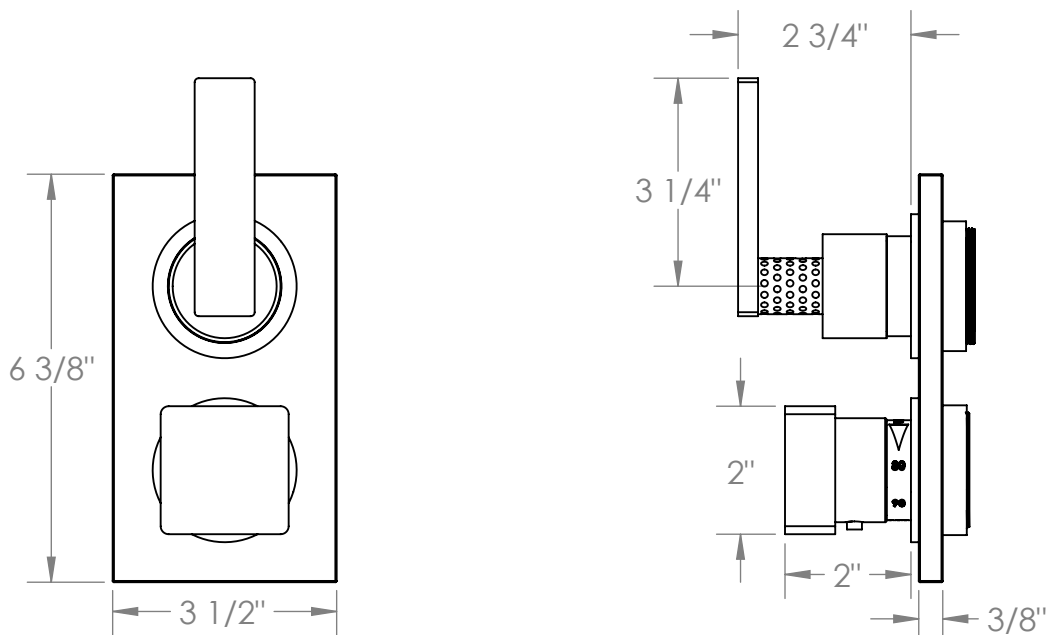

## 71-T25-LLP5

Wall Mounted Thermostatic Shower Trim with Built-In Control

For use with SS-TH60 or SS-TH70 concealed rough

Meets the applicable requirements of ASME A112.18.1-2005/CSA B125.1-05, entitled "Plumbing Supply Fittings"