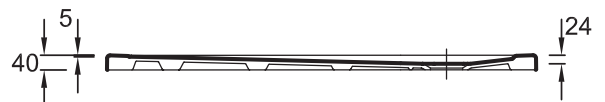

ENP903

Collection: KYREO

Finish*:

00 - Blanc

Main features:

Features

- DIMENSIONS: 120 x 90 x 4 cm
- MATERIAL: Ceramic
- SHAPE: Rectangular
- SURFACE PATTERN: Smooth
- WASTE SUPPLIED: No

- WEIGHT: 41.3 kg
- INSTALLATION TYPE: Floorstanding or inset
- WASTE DIAMETER: 9
- ADHERENCE: PN6
- 10-year warranty

Consumer benefits

- STREAMLINED DESIGN AND ACCESSIBILITY: Smooth, extra-slim shower tray 4 cm high
- EXCEPTIONAL LONGEVITY: Glazed enamel

Installation benefits

- EASE OF INSTALLATION: Ledge around tray allows for installation of any shower enclosure
- 2 INSTALLATION OPTIONS: Floorstanding or inset, height 4 cm.

Technical drawing

Product Specification: Extra-slim shower tray 120x90 cm. ENP903. Collection: KYREO. DIMENSIONS: 120 x 90 x 4 cm. WEIGHT: 41.3 kg. MATERIAL: Ceramic. INSTALLATION TYPE: Floorstanding or inset. SHAPE: Rectangular. WASTE DIAMETER: 9. SURFACE PATTERN: Smooth. ADHERENCE: PN6. WASTE SUPPLIED: No. 10-year warranty.