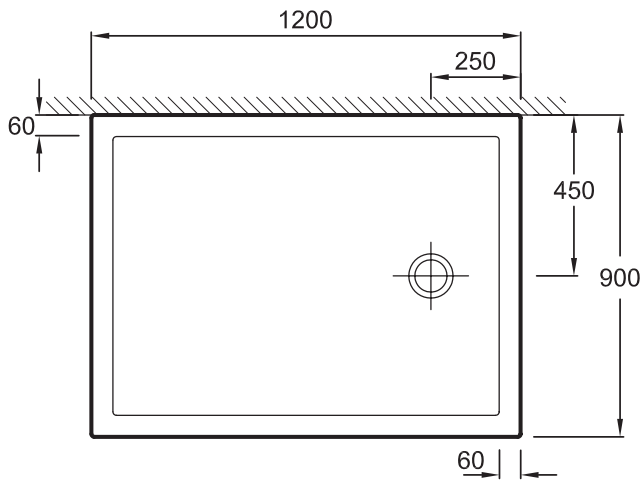

ENP903

Collection: KYREO

Finish*:

00 - Blanc

Main features:

Features

- DIMENSIONS: 120 x 90 x 4 cm
- MATERIAL: Ceramic
- SHAPE: Rectangular
- SURFACE PATTERN: Smooth
- WASTE SUPPLIED: No

- WEIGHT: 41.3 kg
- INSTALLATION TYPE: Floorstanding or inset
- WASTE DIAMETER: 9
- ADHERENCE: PN6
- 10-year warranty

Consumer benefits

- STREAMLINED DESIGN AND ACCESSIBILITY: Smooth, extra-slim shower tray 4 cm high
- EXCEPTIONAL LONGEVITY: Glazed enamel

Installation benefits

- EASE OF INSTALLATION: Ledge around tray allows for installation of any shower enclosure
- 2 INSTALLATION OPTIONS: Floorstanding or inset, height 4 cm.

Technical drawing

Product Specification: Extra-slim shower tray 120x90 cm. ENP903. Collection: KYREO. DIMENSIONS: 120 x 90 x 4 cm. WEIGHT: 41.3 kg. MATERIAL: Ceramic. INSTALLATION TYPE: Floorstanding or inset. SHAPE: Rectangular. WASTE DIAMETER: 9. SURFACE PATTERN: Smooth. ADHERENCE: PN6. WASTE SUPPLIED: No. 10-year warranty.