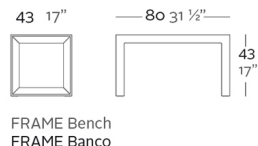

Weight

7 Kg

Finishes

BASIC

Ref. 54087

Matt Polyethylene

LACQUERED

Ref. 54087F

Lacquered Polyethylene

COLOR	BASIC	LACQUERED / LACADO
ICE		
WHITE		
BLACK		
STEEL		
RED		
PISTACHIO		
ORANGE		
KAKI		
NAVY		
TAUPE		
PLUM		
ECRU		
BEIGE		
CHAMPAGNE