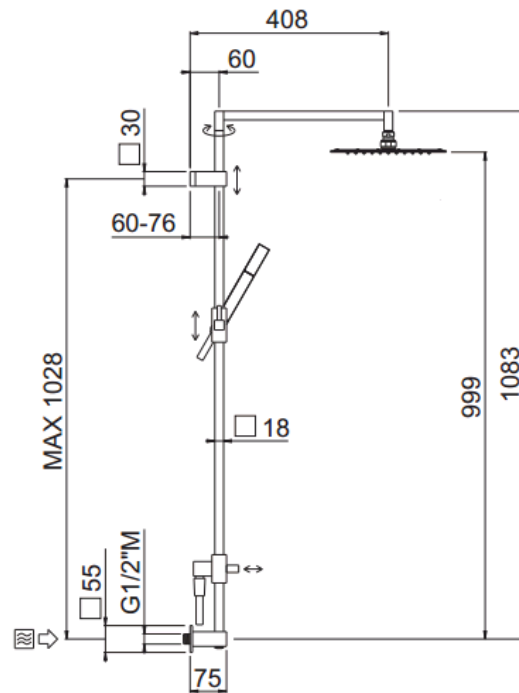

Extreme concealed

Extreme concealed, MySlim inspectable shower head
30454/ID-CR

TECHNICAL INFORMATION

Turning square shower column with adjustable mounting with articulated shower holder, built-in holder, adjustable upper holder and diverter. Non-liming inspectable square ultra-thin shower head 300x300 in chromed stainless steel. Brass non-liming inspectable one jet square shower. PVC smooth double anti-torsion flexible hose cm 150. CHROME

ecologic

adjustable column

inspectable square

TECHNICAL DRAWING

FINISHINGS