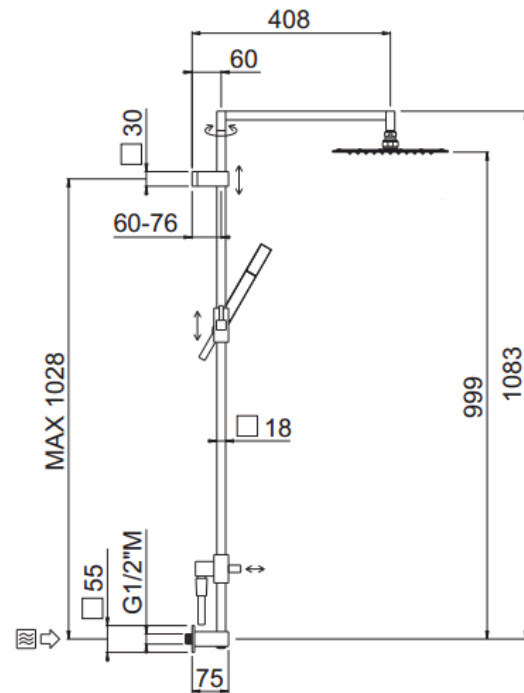

## TECHNICAL INFORMATION

Turning square shower column with adjustable mounting with articulated shower holder, built-in holder, adjustable upper holder and diverter. Non-liming square ultra-thin shower head 240x240 in stainless steel. Brass non-liming inspectable one jet square shower. PVC smooth double anti-torsion flexible hose cm 150. CHROME

## TECHNICAL DRAWING