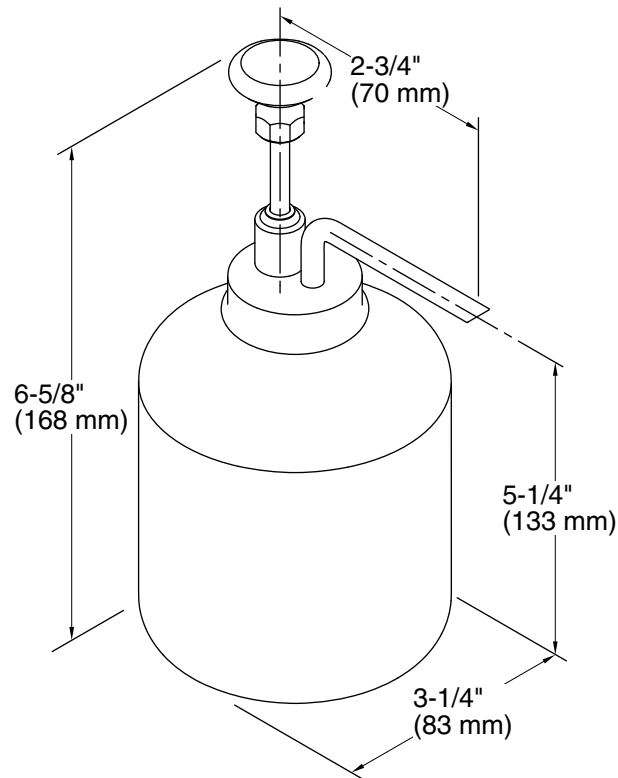

Color	Code	Description
	CP	Polished Chrome
	SN	Vibrant® Polished Nickel
	BN	Vibrant® Brushed Nickel
	BV	Vibrant® Brushed Bronze
	2BZ	Oil-Rubbed Bronze

Technical Information

All product dimensions are nominal.