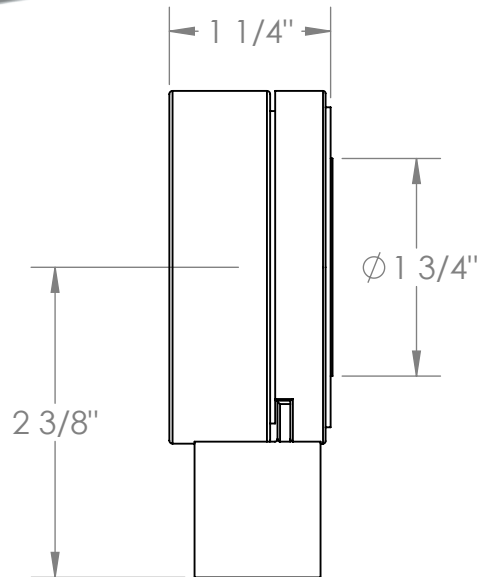

21-WTR-E3

Wall Mounted Shower Trim Kit

For use with SS-TS200-C, SS-TS200-H, SS-TS150-C, SS-TS150-H,
SS-WD2, SS-WD3, SS-VCWD2 or SS-VCWD3 concealed rough

Meets the applicable requirements of ASME A112.18.1-2005/CSA B125.1-05, entitled "Plumbing Supply Fittings"