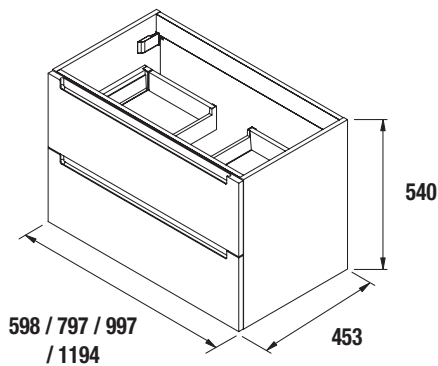

# MONTERREY - 2 drawers - 600 / 800 / 1000 / 1200

**Packaging Dimensions and weight (mm).**

	600	800	1000	1200
Lenght mm.	645	845	1045	1230
Depth mm.	500			
Height mm..	620			
Net weight Kg.	23	27	32,6	34,3
Gross weight Kg.	24,8	30,2	35,7	37,4

**Wash basins available**

- 600 / 800 / 1000 / 1200: Iberia, Sofía, Toscana, Veneto

**Top basins with counter top**

- 600 / 800 / 1000 / 1200

Emotion, Sensation, Seduction, Desir, Altiro, Dolce, Tento, Varmega, Bol.

**Dimensional sketch and free space for water pipe**

Estimated height for Integral washbasin of approximate height 20mm

Estimated height for posing basin of approximate height 140mm.