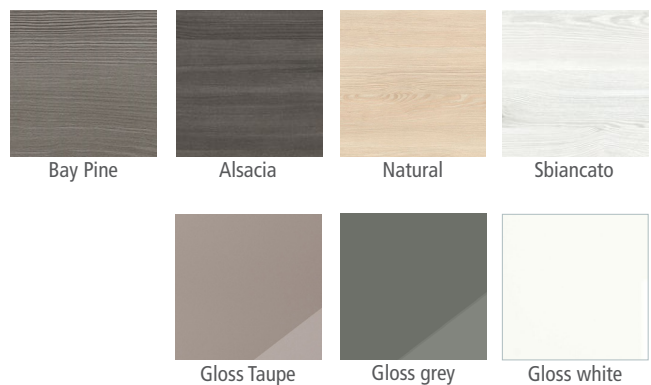

## Materials

• **Front panels (t=19 mm) and side panels (t=16mm):**

- Natural, Bay Pine, Sbiancato, Alsacia: laminated particle board in the same designs as the fronts.
- Gloss white, Gloss taupe, Gloss taupe: 3D lacquered MDF board with high UV gloss polyester paint.
- Blue Night, Royal Green, Macchiato, Blue Fog: 3D lacquered MDF board with UV super matte polyester paint.

## Vanity finishes (all sizes)