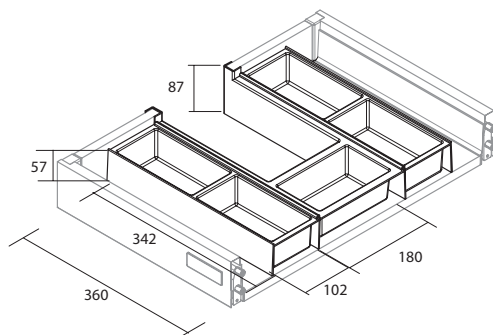

**Wash basins available**

- 600 / 800 / 1000 / 1200: Iberia, Sofía, Toscana, Veneto

**Top basins with counter top**

- 600 / 800 / 1000 / 1200

Emotion, Sensation, Seduction, Desir, Altiro, Dolce, Tento, Varmega, Bol.

**Dimensional sketch and free space for water pipe**

Estimated height for Integral washbasin of approximate height 20mm

Estimated height for posing basin of approximate height 140mm.