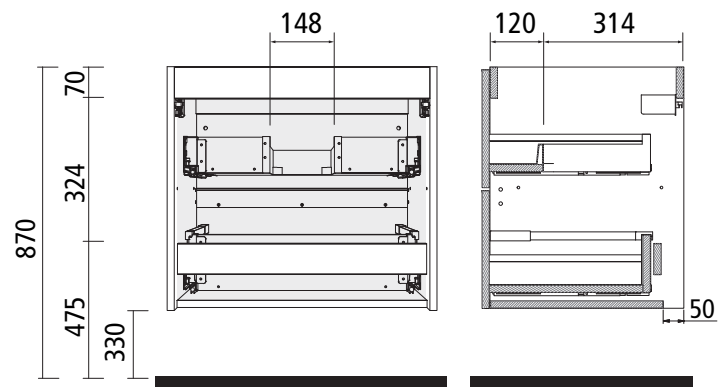

## Optional legs

- **Legs height 230mm :** Set of 2 optional units, for use with posing basin

- **Legs height 330mm :** Set of 2 optional units, for use with integral sink.

Divisores y aplique de cajón no incluidos.

# MONTERREY - 2 drawers - 600 / 800 / 1000 / 1200

**Packaging Dimensions and weight (mm).**

	600	800	1000	1200
Lenght mm.	645	845	1045	1230
Depth mm.	500			
Height mm..	620			
Net weight Kg.	23	27	32,6	34,3
Gross weight Kg.	24,8	30,2	35,7	37,4

**Wash basins available**

- 600 / 800 / 1000 / 1200: Iberia, Sofía, Toscana, Veneto

**Top basins with counter top**

- 600 / 800 / 1000 / 1200

Emotion, Sensation, Seduction, Desir, Altiro, Dolce, Tento, Varmega, Bol.

**Dimensional sketch and free space for water pipe**

Estimated height for Integral washbasin of approximate height 20mm

Estimated height for posing basin of approximate height 140mm.