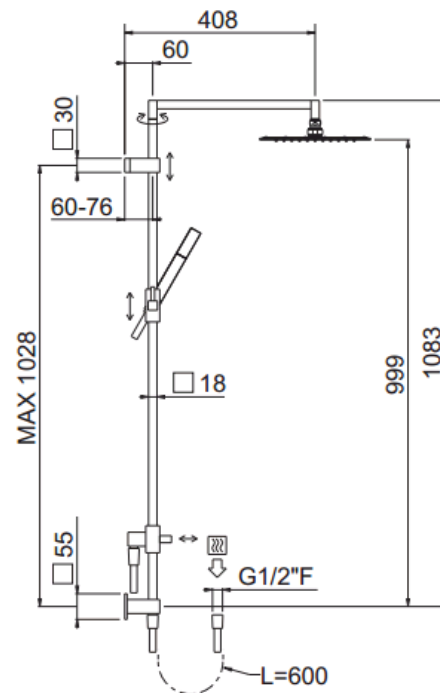

Extreme external

Extreme external, MySlim inspectable shower head
31453/ED-CR

TECHNICAL INFORMATION

Turning square shower column with adjustable mounting with articulated shower holder, external holder with 60 cm PVC flexible hose, adjustable upper holder and diverter. Non-liming inspectable square ultra-thin shower head 240x240 in chromed stainless steel. ABS non-liming one jet square shower. PVC smooth double anti-torsion flexible hose cm 150. CHROME

Flow rate:
? Doccia o soffione?

PICTURE

SPARE PARTS

FEATURES

Rain jet

Non-liming

double anti-torsion

ecologic

adjustable column

inspectable square

TECHNICAL DRAWING

FINISHINGS