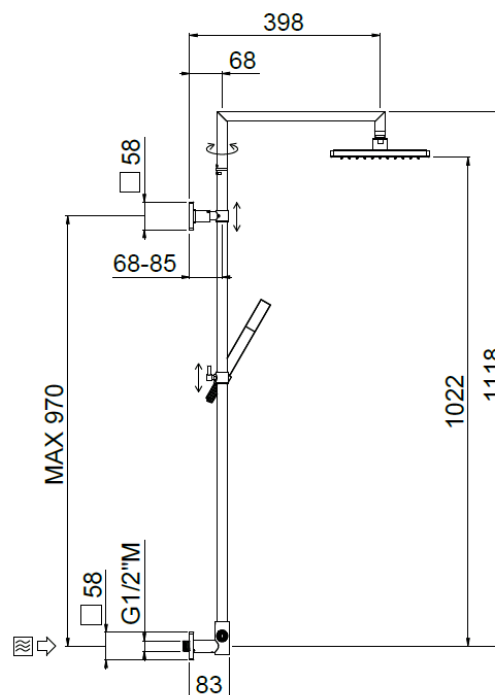

## TECHNICAL INFORMATION

Turning shower column Ø 20 with adjustable mounting with articulated shower holder, built-in holder, adjustable upper holder and diverter. Non-liming square ultra-thin shower head 300x300 in stainless steel. ABS non-liming inspectable one jet square shower. PVC smooth double anti-torsion flexible hose cm 150. CHROME

## TECHNICAL DRAWING