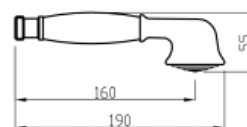

Antica

Hand shower Antica
43005-CR

TECHNICAL INFORMATION

Brass one jet shower with brass handle, inspectable and serviceable, Ø 55. CHROME

FEATURES

rain jet

PICTURE

TECHNICAL DRAWING