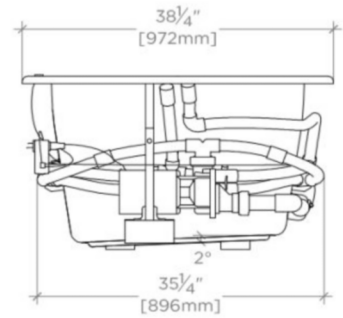

CLASSIC

CLWP4R

Classic 78" x 39" x 22" Right Hand Whirlpool Oval Bathtub with Center Drain

SHOWN IN CLASSIC 78" X 39" X 22" LEFT HAND WHIRLPOOL OVAL BATHTUB WITH CENTER DRAIN| CLWP4L

TECHNICAL DETAILS

ADA Compliance: No
Assembly / Configuration: One Piece
Bathing Type: Bathing, Soaking and Showering
Drilling Option: None
Electric Requirements: 16" high x 30" wide Access Panel
Depth / Width: 39"
Height: 22"
Installation Type: Drop In or Undermount
Item Weight (Filled): 1000.0 pounds
Length: 78"
Number of Holes: Two Hole
Overflow Opening: Yes
Primary Material: Acrylic
Single or Double Ended: Double Ended
Suggested Application: Bath

CERTIFICATIONS

PRODUCT (NOTES)

Dimensions of fixtures are nominal. Measure your actual product for rough-in details.

WATERWORKS

CLASSIC

CLWP4R

Classic 78" x 39" x 22" Right Hand Whirlpool Oval Bathtub with Center Drain

TOP VIEW

SCALE: 1/2"=1'-0"

SIDE VIEW

SCALE: 1/2"=1'-0"

END VIEW

SCALE: 1/2"=1'-0"