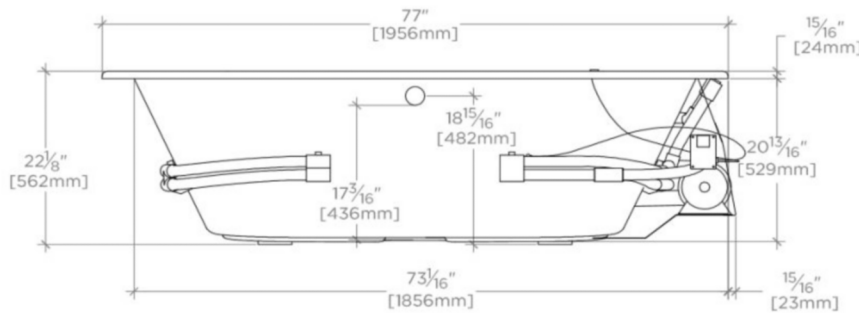

CLASSIC

CLWP4R

Classic 78" x 39" x 22" Right Hand Whirlpool Oval Bathtub with Center Drain

SHOWN IN CLASSIC 78" X 39" X 22" LEFT HAND WHIRLPOOL OVAL BATHTUB WITH CENTER DRAIN| CLWP4L

TECHNICAL DETAILS

ADA Compliance: No
Assembly / Configuration: One Piece
Bathing Type: Bathing, Soaking and Showering
Drilling Option: None
Electric Requirements: 16" high x 30" wide Access Panel
Depth / Width: 39"
Height: 22"
Installation Type: Drop In or Undermount
Item Weight (Filled): 1000.0 pounds
Length: 78"
Number of Holes: Two Hole
Overflow Opening: Yes
Primary Material: Acrylic
Single or Double Ended: Double Ended
Suggested Application: Bath

CERTIFICATIONS

PRODUCT (NOTES)

Dimensions of fixtures are nominal. Measure your actual product for rough-in details.

WATERWORKS

CLASSIC

CLWP4R

Classic 78" x 39" x 22" Right Hand Whirlpool Oval Bathtub with Center Drain

TOP VIEW

SCALE: 1/2"=1'-0"

SIDE VIEW

SCALE: 1/2"=1'-0"

END VIEW

SCALE: 1/2"=1'-0"