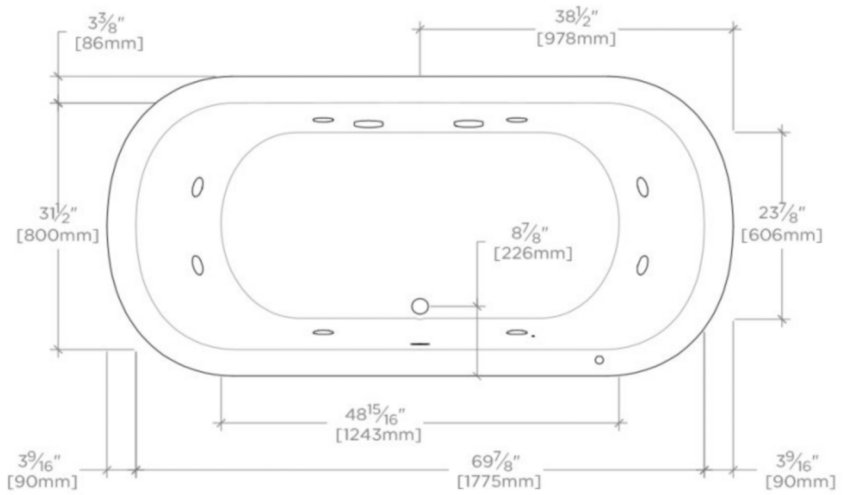

CLASSIC

CLWP4R

Classic 78" x 39" x 22" Right Hand Whirlpool Oval Bathtub with Center Drain

SHOWN IN CLASSIC 78" X 39" X 22" LEFT HAND WHIRLPOOL OVAL BATHTUB WITH CENTER DRAIN| CLWP4L

TECHNICAL DETAILS

ADA Compliance: No
Assembly / Configuration: One Piece
Bathing Type: Bathing, Soaking and Showering
Drilling Option: None
Electric Requirements: 16" high x 30" wide Access Panel
Depth / Width: 39"
Height: 22"
Installation Type: Drop In or Undermount
Item Weight (Filled): 1000.0 pounds
Length: 78"
Number of Holes: Two Hole
Overflow Opening: Yes
Primary Material: Acrylic
Single or Double Ended: Double Ended
Suggested Application: Bath

CERTIFICATIONS

PRODUCT (NOTES)

Dimensions of fixtures are nominal. Measure your actual product for rough-in details.

WATERWORKS

CLASSIC

CLWP4R

Classic 78" x 39" x 22" Right Hand Whirlpool Oval Bathtub with Center Drain

TOP VIEW

SCALE: 1/2"=1'-0"

SIDE VIEW

SCALE: 1/2"=1'-0"

END VIEW

SCALE: 1/2"=1'-0"