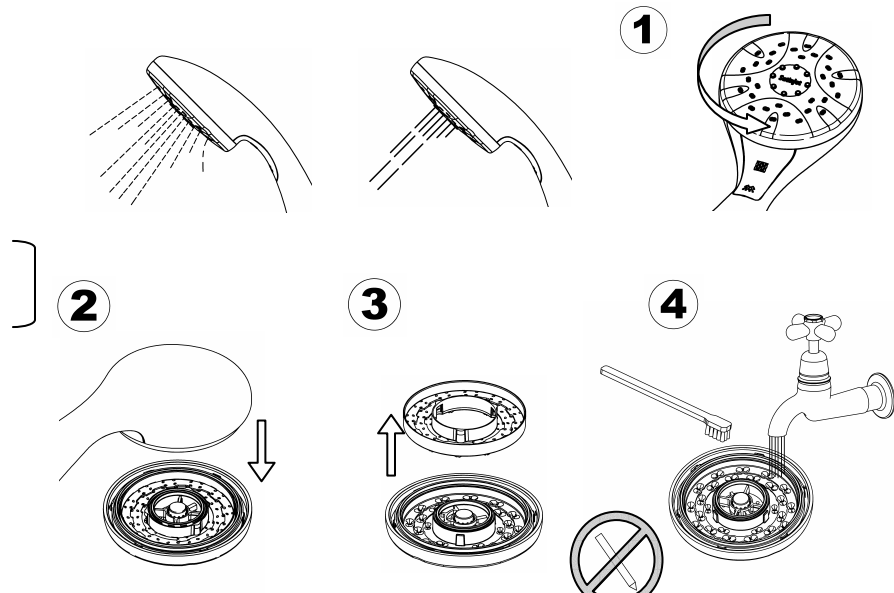

CLEANING BLOCKED NOZZLES

Do not use any sharp objects to clean nozzles

Back

This way up