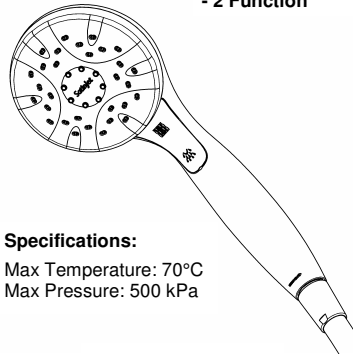

SatinJet Hand Shower

- Mains & Unequal Pressure
- 2 Function

Specifications:
Max Temperature: 70°C
Max Pressure: 500 kPa

www.satinjet.com

HOME OWNER'S MANUAL

Contact Details

METHVEN LIMITED
Private Bag 19996
447 Rosebank Rd, Avondale,
Auckland, New Zealand

Phone : 0800 804 222
Fax : 0800 805 222
Website: www.methven.biz

CLEANING

Water contains lime which remains on the surface after the water has evaporated. These lime deposits can be prevented from forming by wiping dry immediately after use.

To clean the chrome plated surfaces use a soft cloth, soap and warm water.

Never use cleaning agents that contain a corrosive acid or a scouring additive.