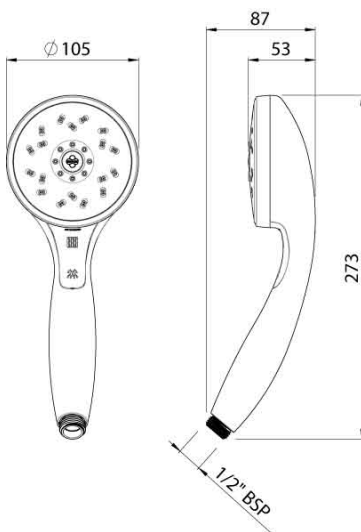

METHVEN

Satinjet®

Futura

Satinjet®

FUTURA FT HANDSET

Satinjet®. The unmistakable feeling of 300,000 droplets per second.

Unlike conventional showers, Satinjet uses unique twin-jet technology to create optimum water droplet size and pressure, with over 300,000 droplets per second providing greater warmth and coverage. The result is an immersive, full-body experience.

CONSTRUCTION: Chrome plated rail

CLASSIFICATION: Suitable for all pressures

INLET CONNECTIONS: 1/2" BSP

WORKING PRESSURE: 35 - 1000kPa

DIMENSIONS FOR FITTING:

OPERATING TEMPERATURE: 5 °C - 80 °C

WATER FLOW RATE: 9.0 l/m on mains pressure - 8.5 l/m on low pressure

- Two function handset featuring Satinjet® spray and massage
- Unique push button built into handset to change spray patterns
- 1500mm double wound, wide bore metal hose included
- Upgrade an existing shower with Satinjet®
- 3 star WELS on mains pressure (9.0 l/pm)
- 3 star WELS on low pressure (8.5 l/pm)

FT1022CP

Chrome

<http://www.methven.com/nz/futura-satinjet-shower-handset-with-hose>