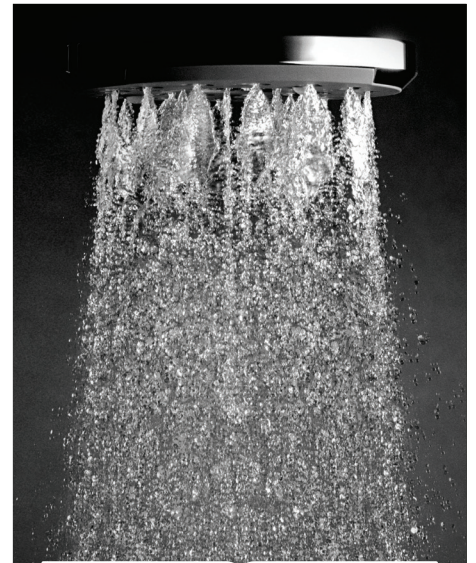

METHVEN

Satinjet®

Futura

Satinjet®

FUTURA FT HANDSET

Satinjet®. The unmistakable feeling of 300,000 droplets per second.

Unlike conventional showers, Satinjet uses unique twin-jet technology to create optimum water droplet size and pressure, with over 300,000 droplets per second providing greater warmth and coverage. The result is an immersive, full-body experience.

CONSTRUCTION: Chrome plated rail

CLASSIFICATION: Suitable for all pressures

INLET CONNECTIONS: 1/2" BSP

WORKING PRESSURE: 35 - 1000kPa

DIMENSIONS FOR FITTING:

OPERATING TEMPERATURE: 5 °C - 80 °C

WATER FLOW RATE: 9.0 l/m on mains pressure - 8.5 l/m on low pressure

- Two function handset featuring Satinjet® spray and massage
- Unique push button built into handset to change spray patterns
- 1500mm double wound, wide bore metal hose included
- Upgrade an existing shower with Satinjet®
- 3 star WELS on mains pressure (9.0 l/pm)
- 3 star WELS on low pressure (8.5 l/pm)

FT1022CP

Chrome

<http://www.methven.com/nz/futura-satinjet-shower-handset-with-hose>