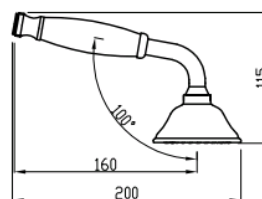

TECHNICAL DRAWING

SPARE PARTS

FINISHINGS