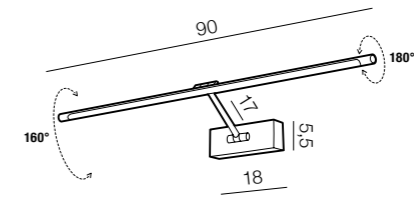

DaVinci 90 LED

- 1 AZ2660 (chrome)
- 2 AZ2661 (sandy nickel)
- 3 AZ2662 (golden)
- 4 AZ2663 (black chrome)

LED 16W 1200lm 3000K RA>90
metal