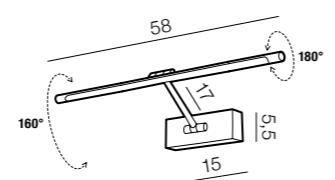

DaVinci 48 LED

- 1 AZ2648 (chrome)
- 2 AZ2649 (sandy nickel)
- 3 AZ2650 (golden)
- 4 AZ2651 (black chrome)

LED 8W 530lm 3000K RA>90
metal

DaVinci 58 LED

- 1 AZ2652 (chrome)
- 2 AZ2653 (sandy nickel)
- 3 AZ2654 (golden)
- 4 AZ2655 (black chrome)