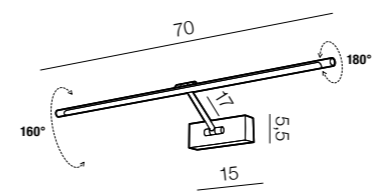

DaVinci 70 LED

- 1 AZ2656 (chrome)
- 2 AZ2657 (sandy nickel)
- 3 AZ2658 (golden)
- 4 AZ2659 (black chrome)

LED 12W 835lm 3000K RA>90
metal