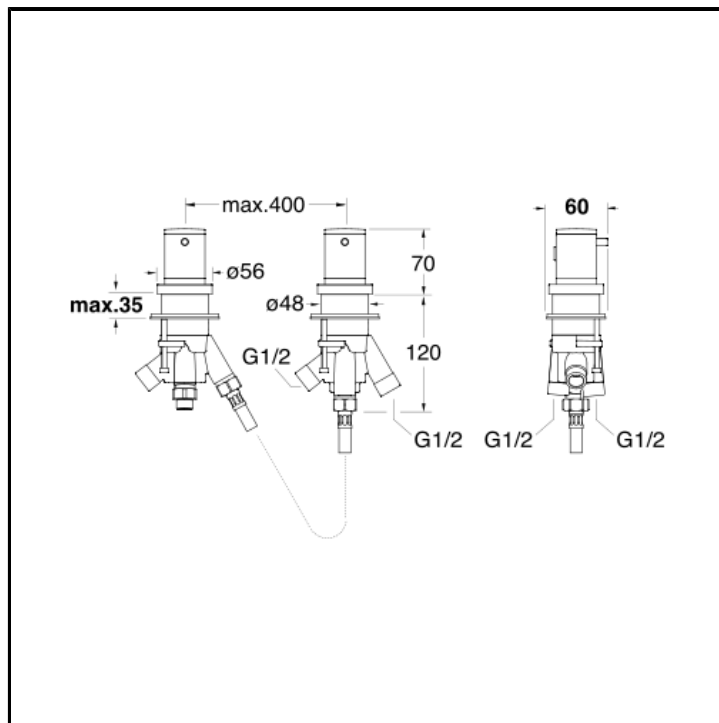

Deck mounted thermostatic bath mixer with 2 outlets diverter

FINITURE

Brushed stainless steel AISI

CHARACTERISTICS

-

COMMAND

- Thermostatic

INSTALLATION

- Tub edge

TPOLOGY

-

ENVIRONMENT

- Bathroom