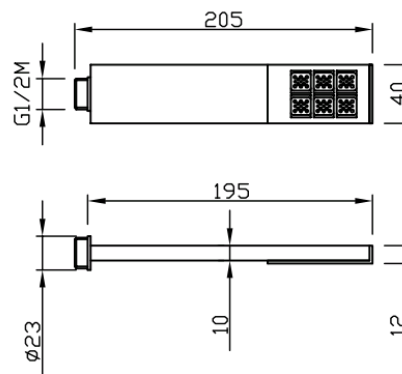

Vehla

Hand shower Vehla
49955-CR

TECHNICAL INFORMATION

Brass one jet shower, non-liming, inspectable and serviceable,
40x205. CHROME

FEATURES

rain jet

Non-liming

PICTURE

TECHNICAL DRAWING

SPARE PARTS

FINISHINGS