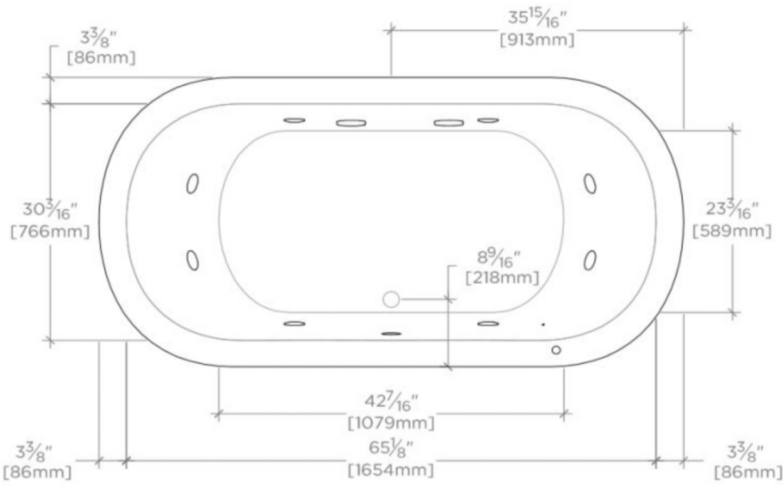

CLASSIC

CLWP5R

Classic 72" x 37" x 22" Right Hand Whirlpool Oval Bathtub with Center Drain

SHOWN IN CLASSIC 78" X 39" X 22" LEFT HAND WHIRLPOOL OVAL BATHTUB WITH CENTER DRAIN| CLWP4L

TECHNICAL DETAILS

ADA Compliance: No
Assembly / Configuration: One Piece
Bathing Type: Bathing, Soaking and Showering
Drilling Option: None
Electric Requirements: 16" high x 30" wide Access Panel
Depth / Width: 37"
Height: 22"
Installation Type: Drop In or Undermount
Item Weight (Filled): 910.0 pounds
Length: 72"
Number of Holes: Two Hole
Overflow Opening: Yes
Primary Material: Acrylic
Single or Double Ended: Double Ended
Suggested Application: Bath

CERTIFICATIONS

PRODUCT (NOTES)

Dimensions of fixtures are nominal. Measure your actual product for rough-in details.

WATERWORKS

CLASSIC

CLWP5R

Classic 72" x 37" x 22" Right Hand Whirlpool Oval Bathtub with Center Drain

TOP VIEW

SCALE: 1/2"=1'-0"

SIDE VIEW

SCALE: 1/2"=1'-0"

END VIEW

SCALE: 1/2"=1'-0"