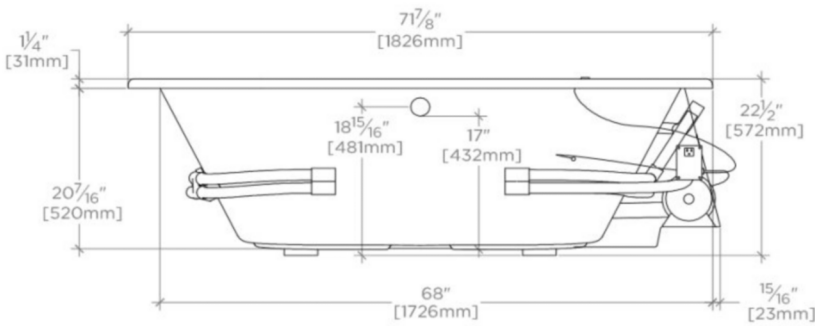

CLASSIC

CLWP5R

Classic 72" x 37" x 22" Right Hand Whirlpool Oval Bathtub with Center Drain

SHOWN IN CLASSIC 78" X 39" X 22" LEFT HAND WHIRLPOOL OVAL BATHTUB WITH CENTER DRAIN| CLWP4L

TECHNICAL DETAILS

ADA Compliance: No
Assembly / Configuration: One Piece
Bathing Type: Bathing, Soaking and Showering
Drilling Option: None
Electric Requirements: 16" high x 30" wide Access Panel
Depth / Width: 37"
Height: 22"
Installation Type: Drop In or Undermount
Item Weight (Filled): 910.0 pounds
Length: 72"
Number of Holes: Two Hole
Overflow Opening: Yes
Primary Material: Acrylic
Single or Double Ended: Double Ended
Suggested Application: Bath

CERTIFICATIONS

PRODUCT (NOTES)

Dimensions of fixtures are nominal. Measure your actual product for rough-in details.

WATERWORKS

CLASSIC

CLWP5R

Classic 72" x 37" x 22" Right Hand Whirlpool Oval Bathtub with Center Drain

TOP VIEW

SCALE: 1/2"=1'-0"

SIDE VIEW

SCALE: 1/2"=1'-0"

END VIEW

SCALE: 1/2"=1'-0"