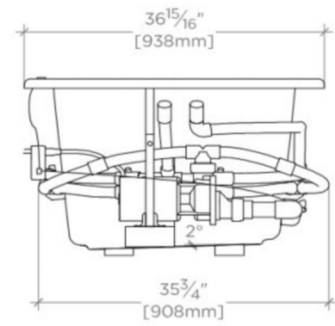

CLASSIC

CLWP5R

Classic 72" x 37" x 22" Right Hand Whirlpool Oval Bathtub with Center Drain

SHOWN IN CLASSIC 78" X 39" X 22" LEFT HAND WHIRLPOOL OVAL BATHTUB WITH CENTER DRAIN| CLWP4L

TECHNICAL DETAILS

ADA Compliance: No
Assembly / Configuration: One Piece
Bathing Type: Bathing, Soaking and Showering
Drilling Option: None
Electric Requirements: 16" high x 30" wide Access Panel
Depth / Width: 37"
Height: 22"
Installation Type: Drop In or Undermount
Item Weight (Filled): 910.0 pounds
Length: 72"
Number of Holes: Two Hole
Overflow Opening: Yes
Primary Material: Acrylic
Single or Double Ended: Double Ended
Suggested Application: Bath

CERTIFICATIONS

PRODUCT (NOTES)

Dimensions of fixtures are nominal. Measure your actual product for rough-in details.

WATERWORKS

CLASSIC

CLWP5R

Classic 72" x 37" x 22" Right Hand Whirlpool Oval Bathtub with Center Drain

TOP VIEW

SCALE: 1/2"=1'-0"

SIDE VIEW

SCALE: 1/2"=1'-0"

END VIEW

SCALE: 1/2"=1'-0"