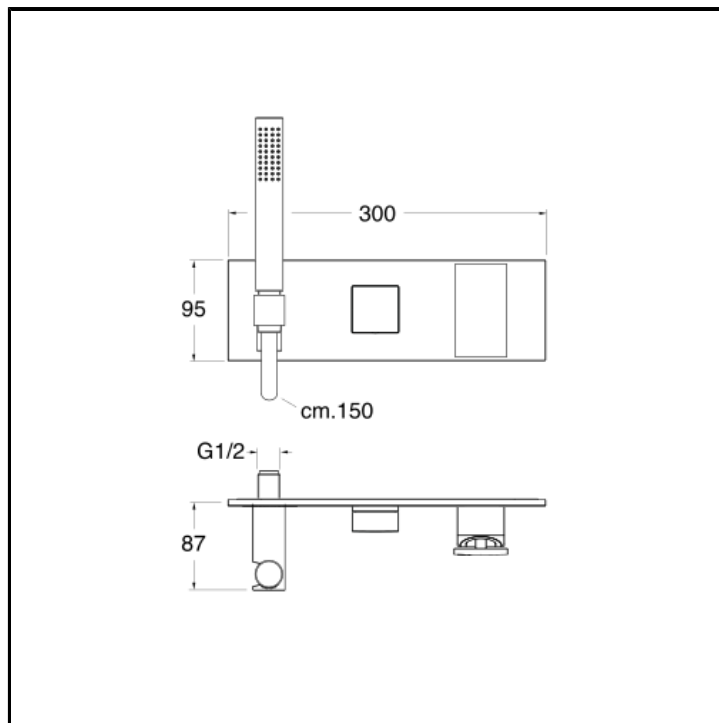

Bath/shower mixer external parts for CRICS100 (right side) - CRICS101 (left side) with 3 outlet diverter, anti-lime hand shower, LONG LIFE flexible hose

FINITURE

- White matt
- Chrome
- Polished black chrome
- Brushed black chrome
- Polished metallic
- Brushed metallic
- Black matt
- PVD polished rose gold
- PVD brushed rose gold