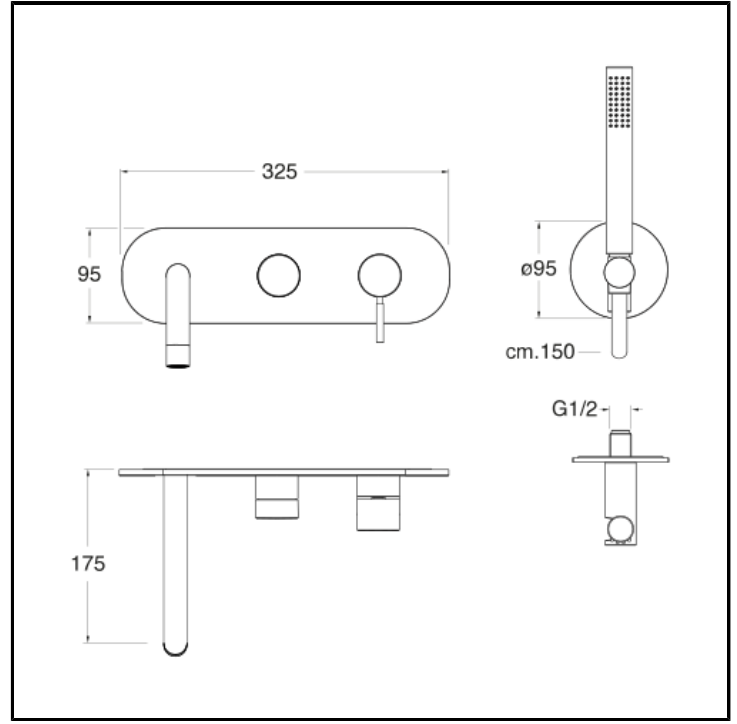

# CRIPX103

■ CRISTINA  
RUBINETTERIE

Bath/shower mixer external parts for CRICS100 (right side) - CRICS101 (left side) with 3 outlet diverter, anti-lime hand shower, LONG LIFE flexible hose